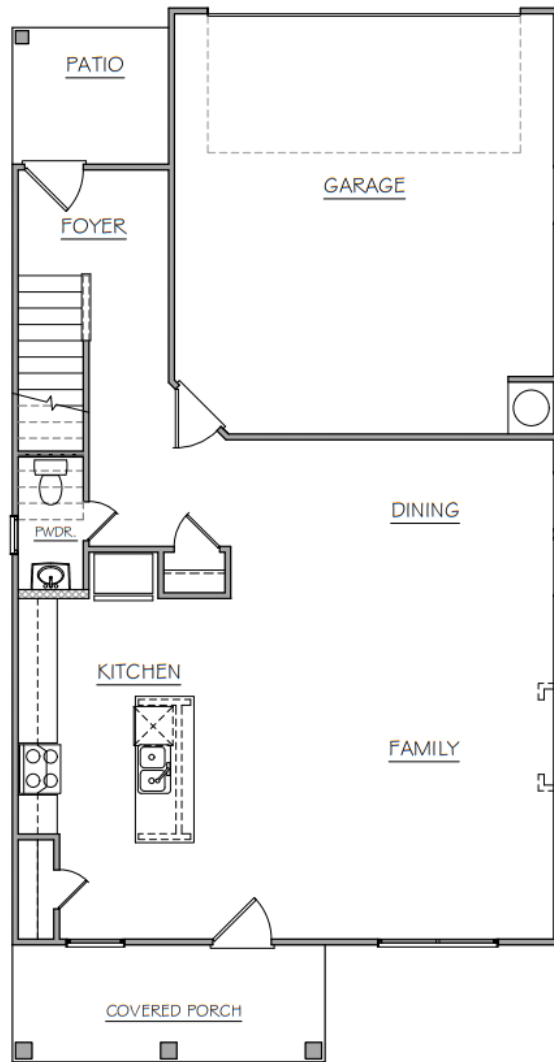

Elevation ASB5

Elevation BRS5

Elevation BSB1

FIRST FLOOR

SECOND FLOOR

42" Tub/Shower Combo

OPTIONAL 5' SHOWER