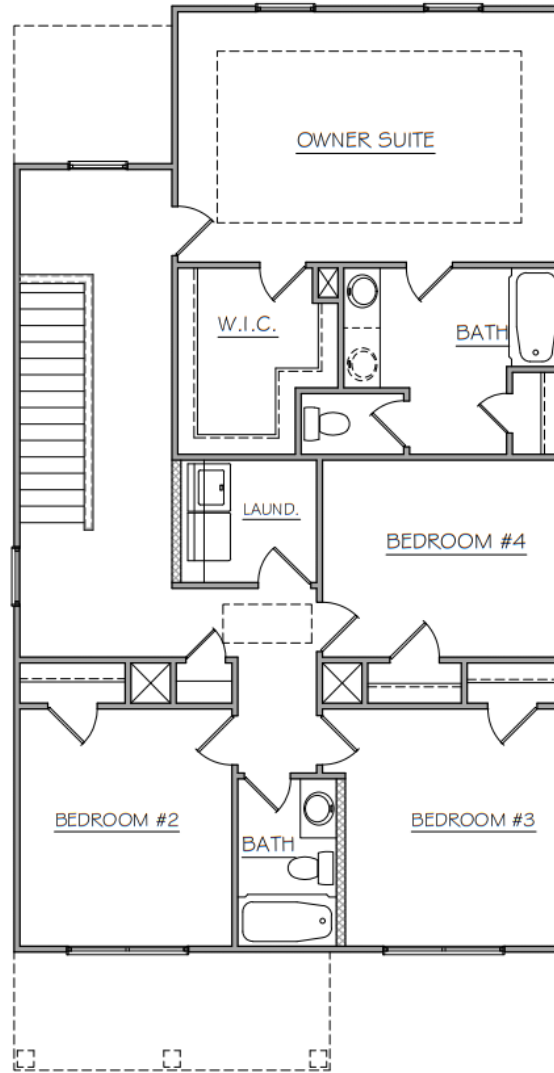

Elevation ASB5

Elevation BRS5

Elevation BSB1

FIRST FLOOR

SECOND FLOOR

42" Tub/Shower Combo

OPTIONAL 5' SHOWER