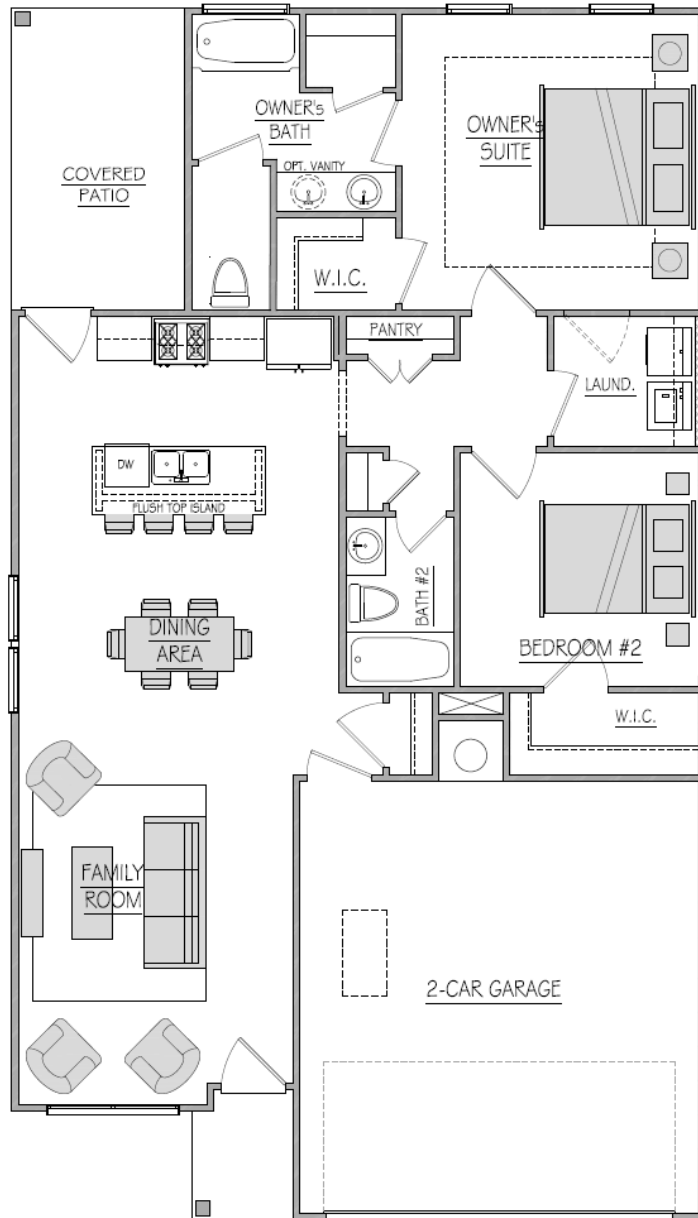

Elevation CSR1

Elevation ASR1

Elevation BSR3

THE CHATHAM

2 BEDROOMS, 2 BATHS

Optional 5 Foot Shower

Optional 42" Shower/Tub Combo