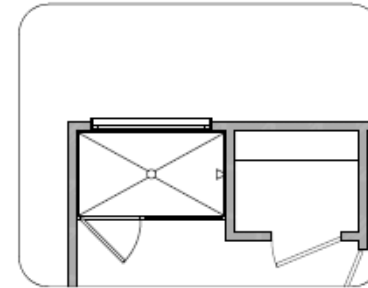

Elevation CSR1

Elevation ASR1

Elevation BSR3

THE CHATHAM

2 BEDROOMS, 2 BATHS

Optional 5 Foot Shower

Optional 42" Shower/Tub Combo