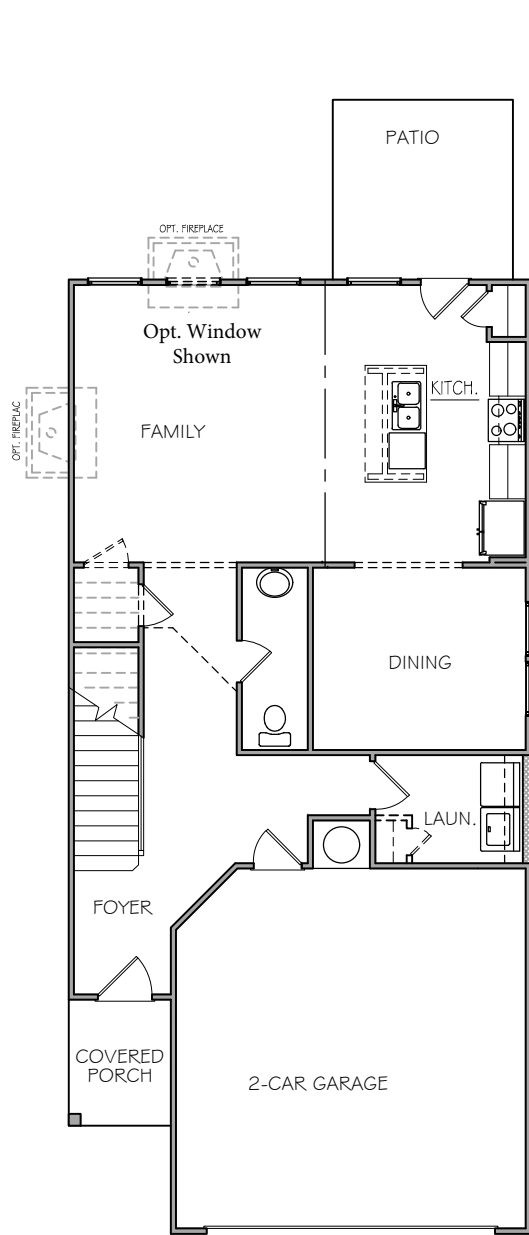

ELEVATION ASB4

ELEVATION CSR4

ELEVATION BSR4

ELEVATION DSB4

THE SWEETBRIAR 3 BEDROOMS, 2.5 BATHS 2,053 SQFT

OPT. OWNER'S BATH
42" SHOWER

OPT. OWNER'S BATH
36" SHOWER

OPT. OWNER'S BATH
5' SHOWER