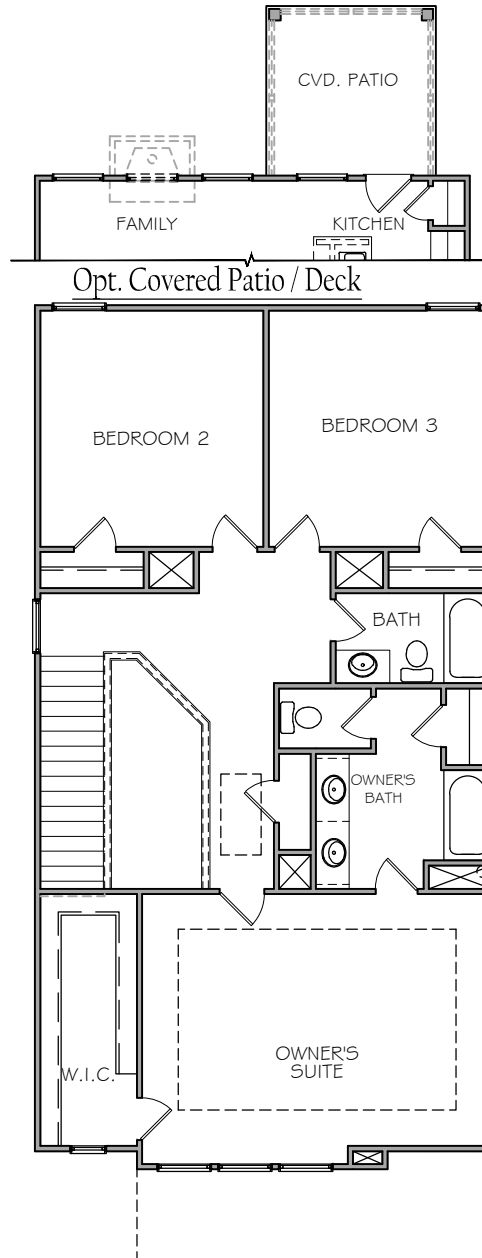

ELEVATION ASB4

ELEVATION CSR4

ELEVATION BSR4

ELEVATION DSB4

THE SWEETBRIAR 3 BEDROOMS, 2.5 BATHS 2,053 SQFT

OPT. OWNER'S BATH
42" SHOWER

OPT. OWNER'S BATH
36" SHOWER

OPT. OWNER'S BATH
5' SHOWER