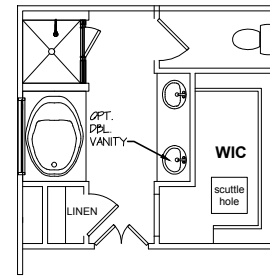

The Poplar – Elevation BSB4
3 BEDROOMS, 2 BATHS

ELEVATION ASR2

ELEVATION DSR2

MAIN FLOOR

Optional Owner's Bath with Garden Tub & 42" Shower

Optional Owner's Bath with Garden Tub & 36" Shower

Optional Owner's Bath with 5' Shower

Optional Bonus Room

Optional 4th Bedroom and 3rd Bath in lieu of Bonus Room