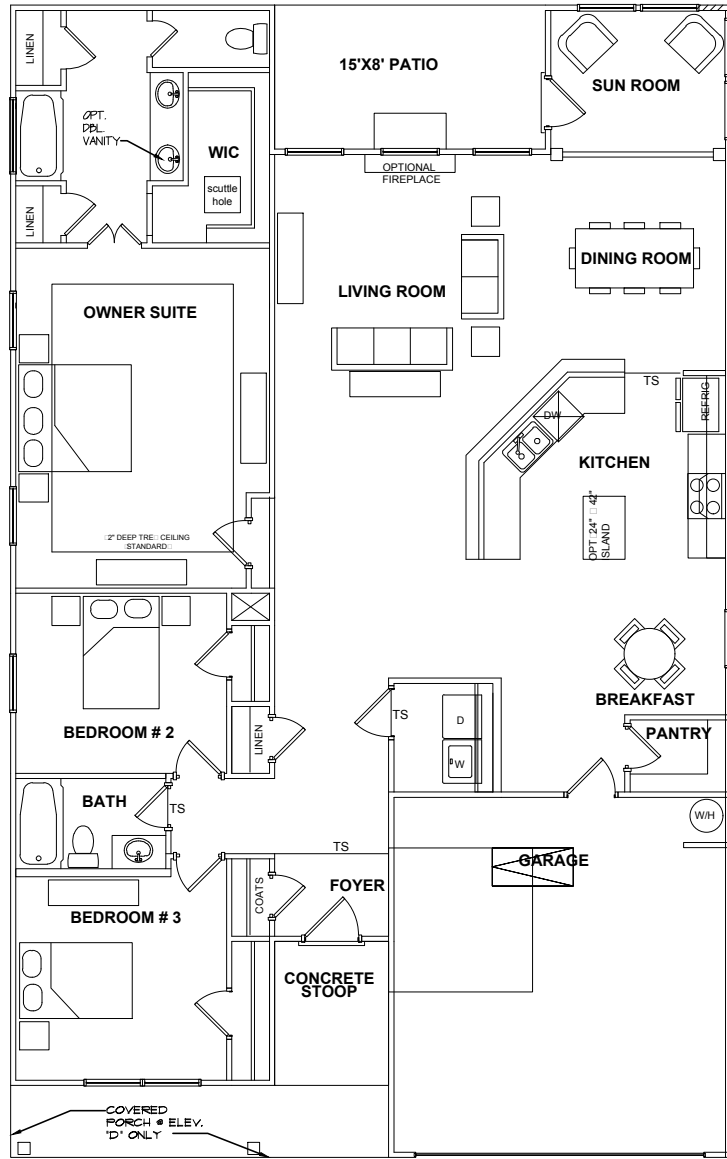

The Poplar – Elevation BSB4
3 BEDROOMS, 2 BATHS

ELEVATION ASR2

ELEVATION DSR2

MAIN FLOOR

Optional Owner's Bath with Garden Tub & 42" Shower

Optional Owner's Bath with Garden Tub & 36" Shower

Optional Owner's Bath with 5' Shower

Optional Bonus Room

Optional 4th Bedroom and 3rd Bath in lieu of Bonus Room