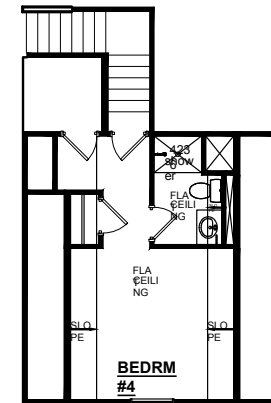

The Poplar – Elevation BSB4
3 BEDROOMS, 2 BATHS

ELEVATION ASR2

ELEVATION DSR2

MAIN FLOOR

Optional Owner's Bath with Garden Tub & 42" Shower

Optional Owner's Bath with Garden Tub & 36" Shower

Optional Owner's Bath with 5' Shower

Optional Bonus Room

Optional 4th Bedroom and 3rd Bath in lieu of Bonus Room