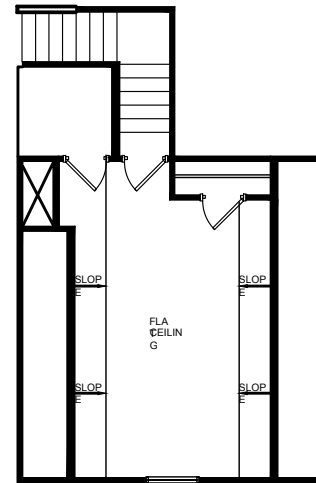

The Poplar – Elevation BSB4
3 BEDROOMS, 2 BATHS

ELEVATION ASR2

ELEVATION DSR2

MAIN FLOOR

Optional Owner's Bath with Garden Tub & 42" Shower

Optional Owner's Bath with Garden Tub & 36" Shower

Optional Owner's Bath with 5' Shower

Optional Bonus Room

Optional 4th Bedroom and 3rd Bath in lieu of Bonus Room