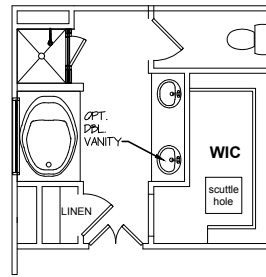

The Poplar – Elevation BSB4
3 BEDROOMS, 2 BATHS

ELEVATION ASR2

ELEVATION DSR2

MAIN FLOOR

Optional Owner's Bath with Garden Tub & 42" Shower

Optional Owner's Bath with Garden Tub & 36" Shower

Optional Owner's Bath with 5' Shower

Optional Bonus Room

Optional 4th Bedroom and 3rd Bath in lieu of Bonus Room