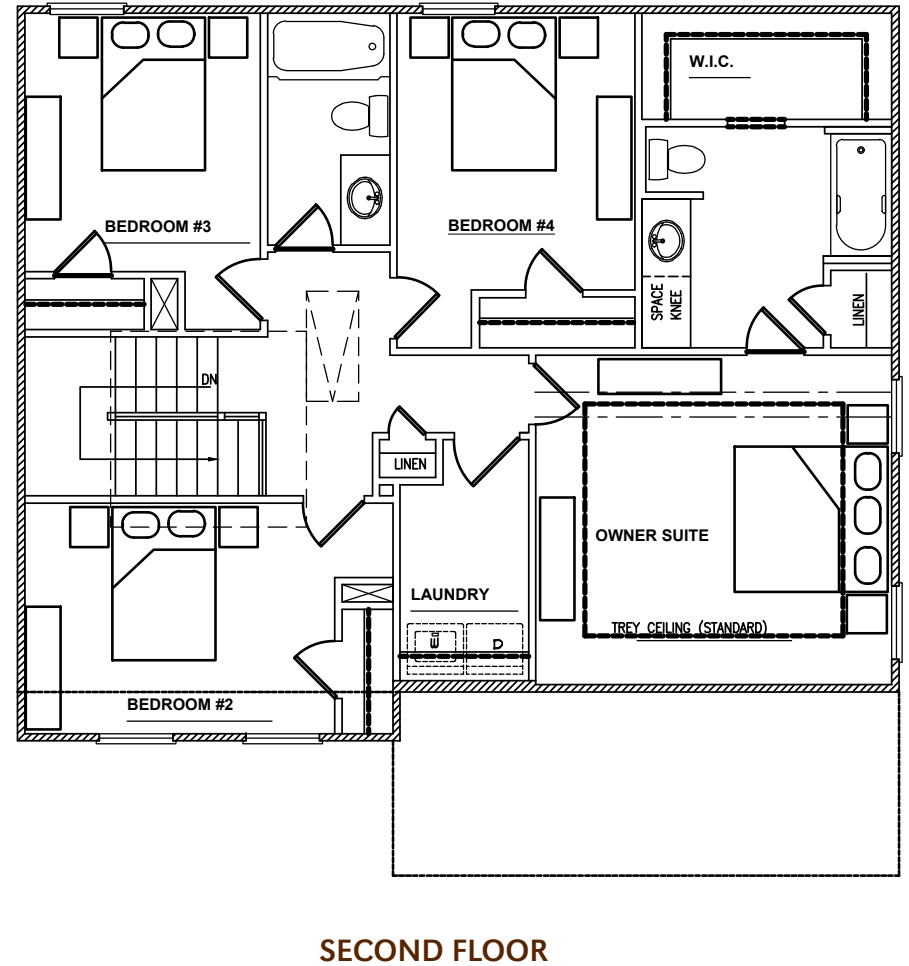

The Mayfield – Elevation CSR2

4 BEDROOMS, 2.5 BATHS

*Shown w/optional cedar columns
& optional lights over garage

ELEVATION AS1

ELEVATION BSB4

Optional Owner's Bath w/ Soaking Tub and 36" Shower - FOR SITTING ROOM LAYOUT ONLY

Optional Sitting Room in Master Suite in lieu of Bedroom 4