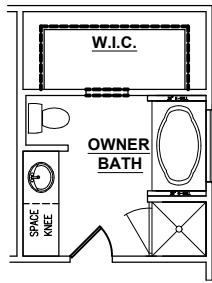

The Mayfield – Elevation CSR2

4 BEDROOMS, 2.5 BATHS

*Shown w/optional cedar columns
& optional lights over garage

ELEVATION AS1

ELEVATION BSB4

Optional Owner's Bath w/ Soaking Tub and 36" Shower - FOR SITTING ROOM LAYOUT ONLY

Optional Sitting Room in Master Suite in lieu of Bedroom 4