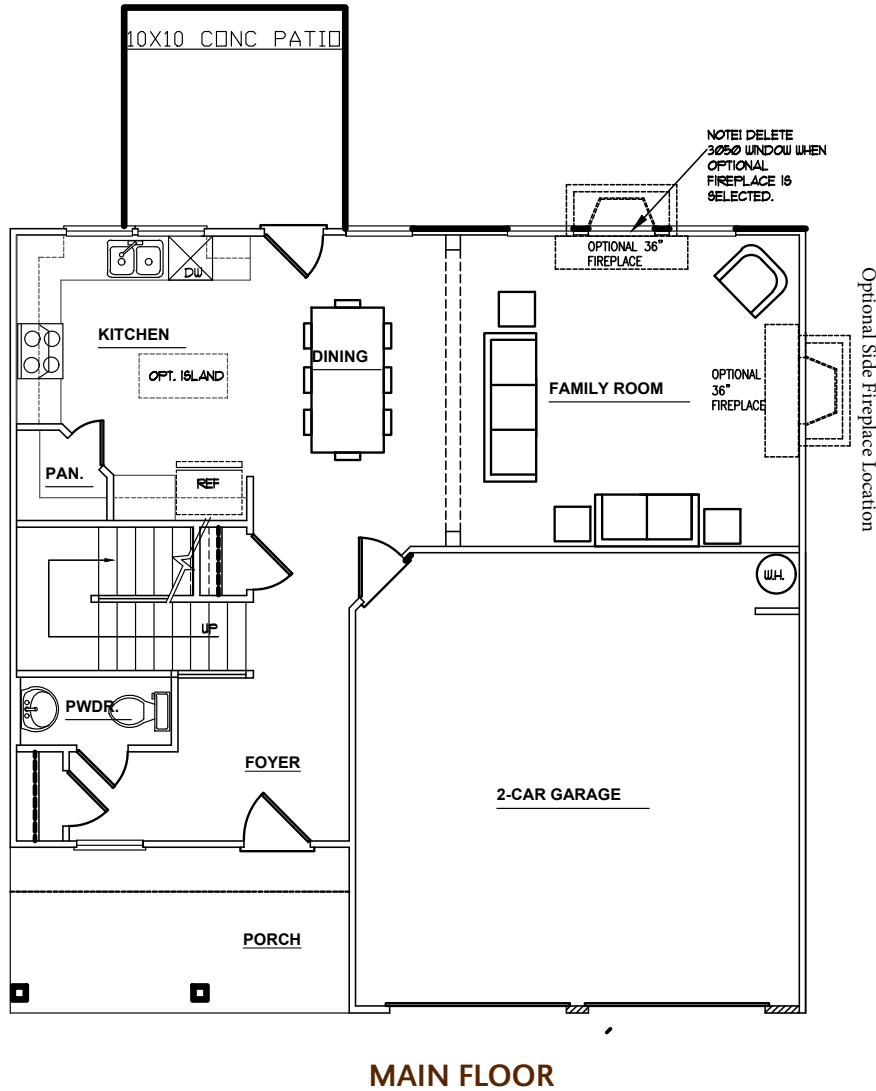

The Mayfield – Elevation CSR2

4 BEDROOMS, 2.5 BATHS

*Shown w/optional cedar columns
& optional lights over garage

ELEVATION AS1

ELEVATION BSB4

Optional Owner's Bath w/ Soaking Tub and 36" Shower - FOR SITTING ROOM LAYOUT ONLY

Optional Sitting Room in Master Suite in lieu of Bedroom 4