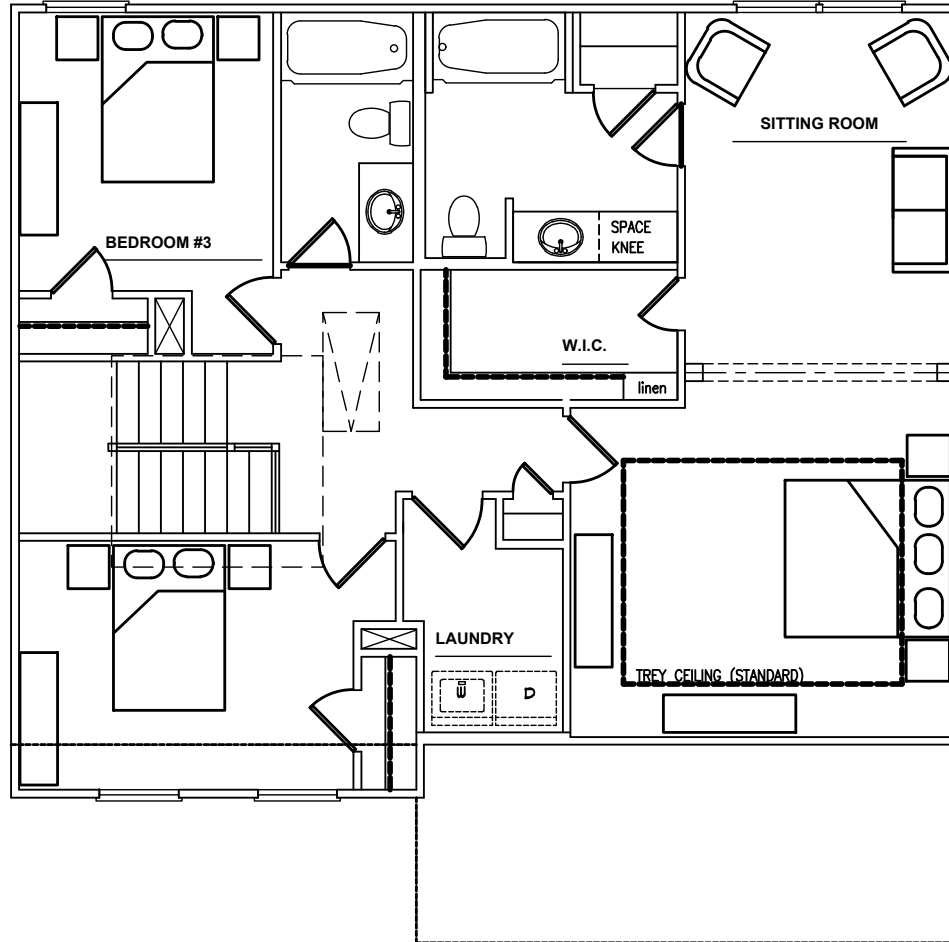

The Mayfield – Elevation CSR2

4 BEDROOMS, 2.5 BATHS

*Shown w/optional cedar columns
& optional lights over garage

ELEVATION AS1

ELEVATION BSB4

Optional Owner's Bath w/ Soaking Tub and 36" Shower - FOR SITTING ROOM LAYOUT ONLY

Optional Sitting Room in Master Suite in lieu of Bedroom 4