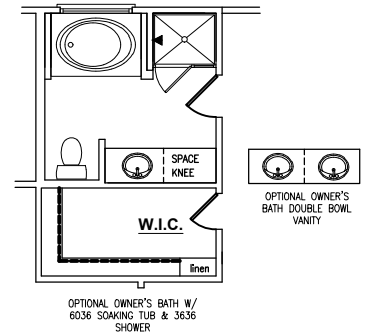

The Mayfield – Elevation CSR2

4 BEDROOMS, 2.5 BATHS

*Shown w/optional cedar columns
& optional lights over garage

ELEVATION AS1

ELEVATION BSB4

Optional Owner's Bath w/ Soaking Tub and 36" Shower - FOR SITTING ROOM LAYOUT ONLY

Optional Sitting Room in Master Suite in lieu of Bedroom 4