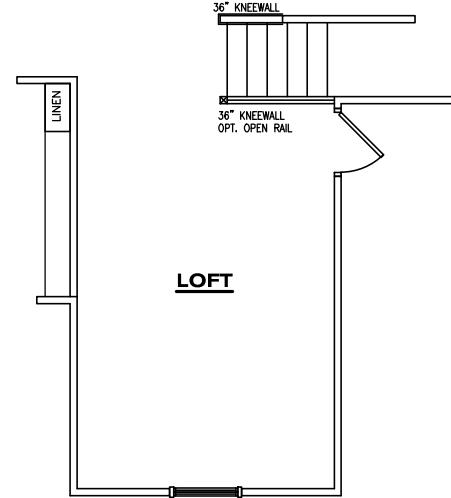

The Fairfax – Elevation BSR2

4 BEDROOMS, 2.5 BATHS

ELEVATION ASR2

ELEVATION BSB4

ELEVATION CSB1

**Optional Tapered
Column with Base
at Porch**

**Optional Double
Bowl Vanity in
Hall Bath**

**Optional Double
Bowl Vanity in
Owner's Bath**

**Optional Owner's Bath
with Garden Tub and 36"
Shower**

**Optional Loft in lieu of
Bedroom 4**