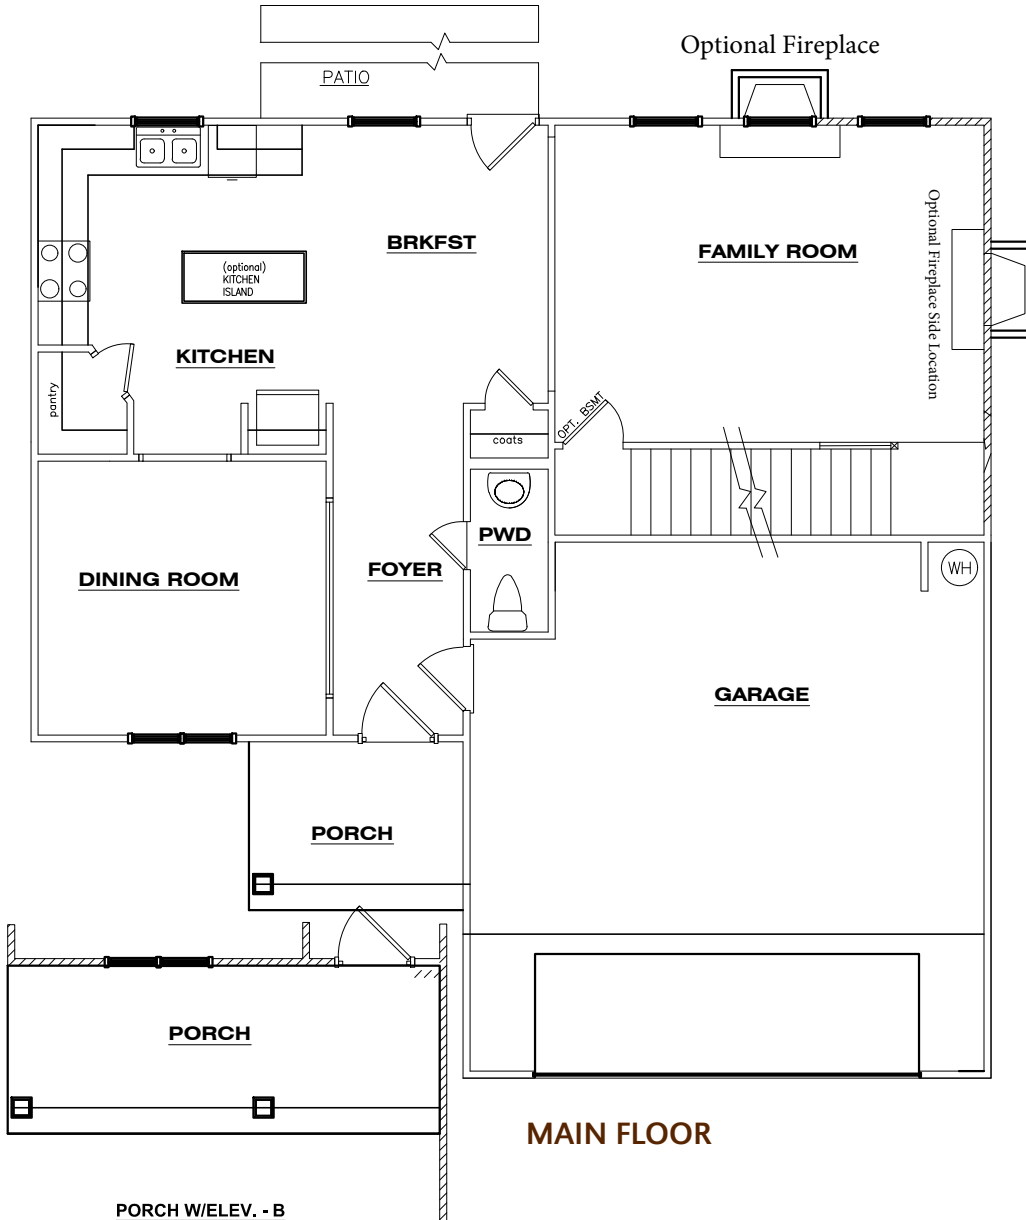

The Fairfax – Elevation BSR2

4 BEDROOMS, 2.5 BATHS

ELEVATION ASR2

ELEVATION BSB4

ELEVATION CSB1

**Optional Tapered
Column with Base
at Porch**

**Optional Double
Bowl Vanity in
Hall Bath**

**Optional Double
Bowl Vanity in
Owner's Bath**

**Optional Owner's Bath
with Garden Tub and 36"
Shower**

**Optional Loft in lieu of
Bedroom 4**