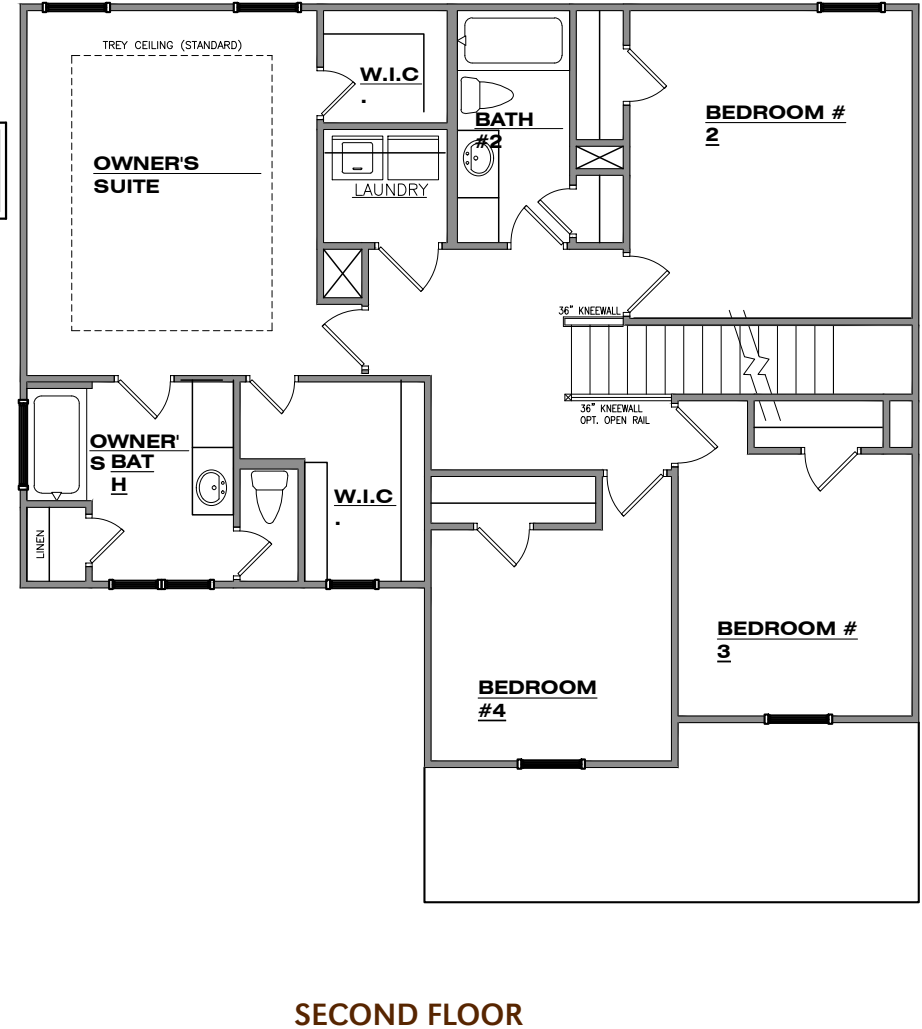

The Fairfax – Elevation BSR2

4 BEDROOMS, 2.5 BATHS

ELEVATION ASR2

ELEVATION BSB4

ELEVATION CSB1

**Optional Tapered
Column with Base
at Porch**

**Optional Double
Bowl Vanity in
Hall Bath**

**Optional Double
Bowl Vanity in
Owner's Bath**

**Optional Owner's Bath
with Garden Tub and 36"
Shower**

**Optional Loft in lieu of
Bedroom 4**