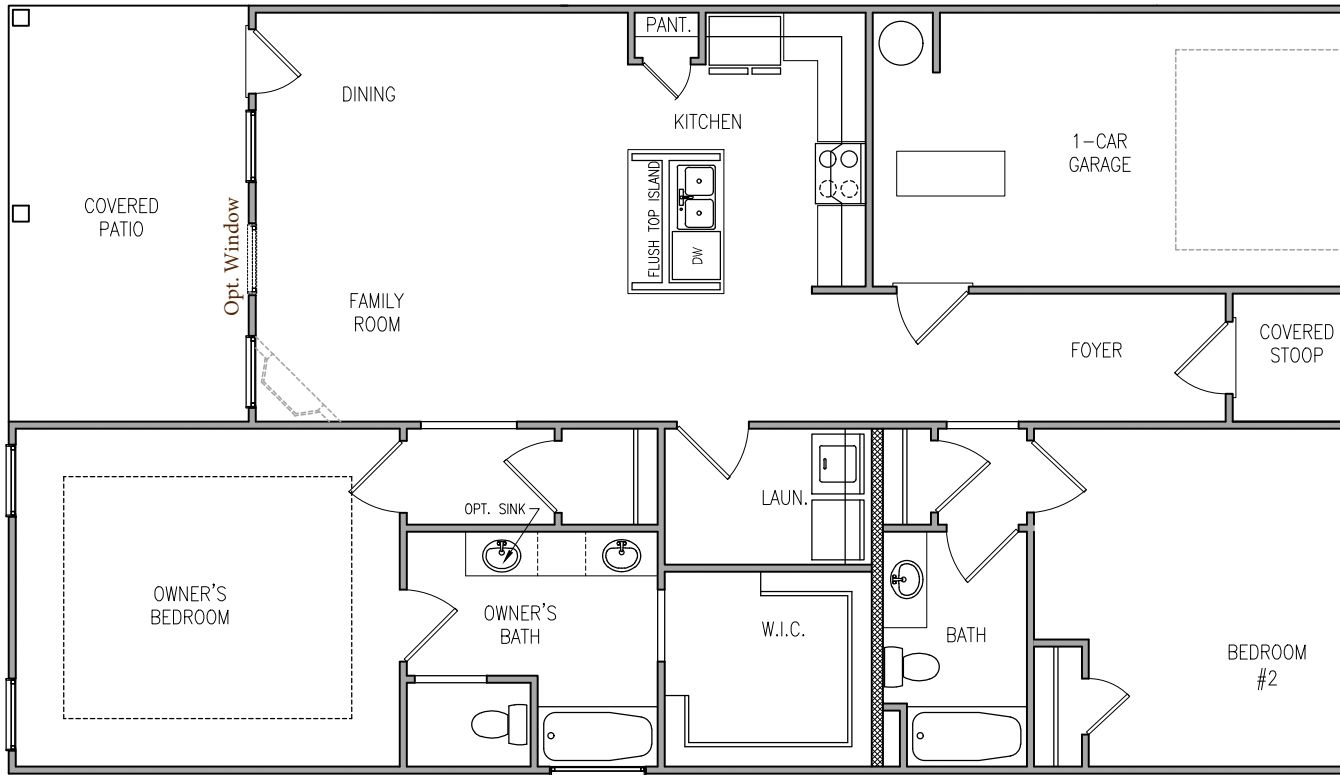

The Augusta – Elevation ASR3
2 BEDROOMS, 2 BATHS

ELEVATION BSR2

MAIN FLOOR

OPT. DOOR @ LAUNDRY ROOM

OPT. OWNERS BATH SHOWER