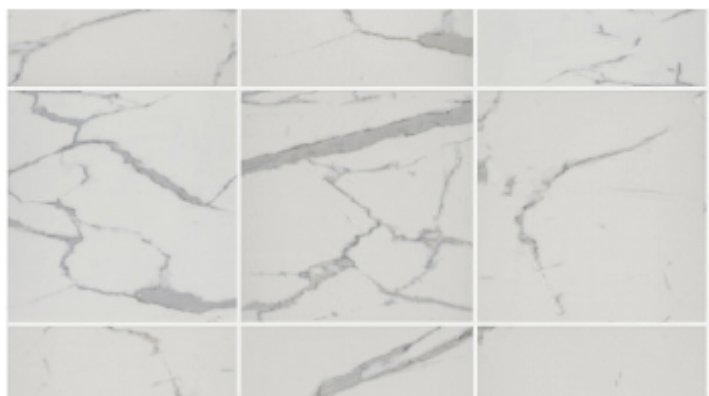

500 - Grey

FLOORING/TUB/SHOWER TILE LEVEL 2 | INFINITY 13X13

https://shawbuilderflooringsf.com/pdp/ceramics/infinity_13x13/calacatta/tg98d-00120

100 - Haro

120 - Calacatta

121 - Marquant

150 - Carrara

FLOORING/TUB/SHOWER TILE LEVEL 3 | SERENITY - 12X24