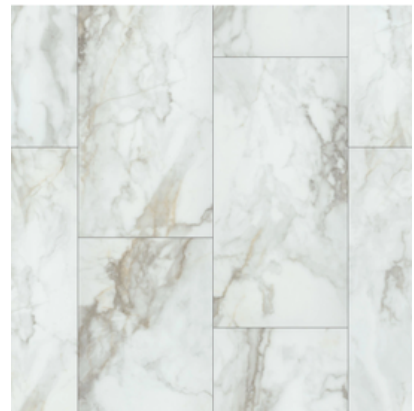

https://shawbuilderflooringsf.com/pdp/resilient/urban_organics/shale/ve280-00281

00281 - Shale

00488 - Marquina

01008 - Ash

01009 - Pebble

01010 - Oyster

01100 - Calacatta

01101 - White Onyx