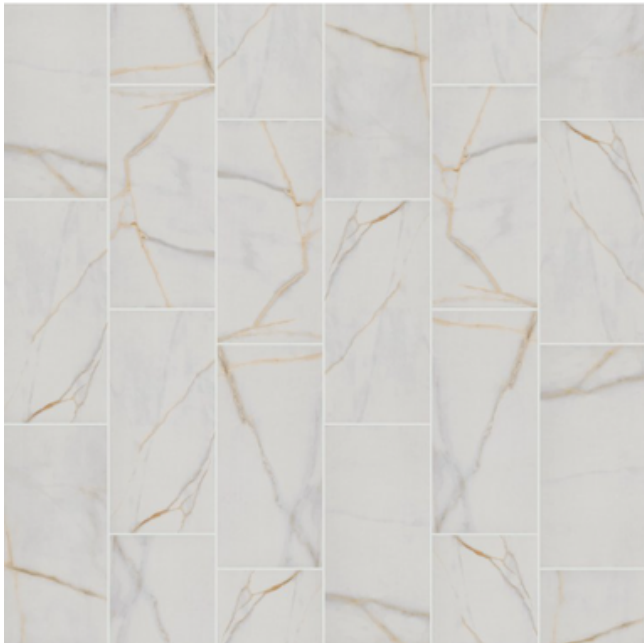

00100 - Bone

00150 - Silver

00500 - Grey

FLOORING/TUB/SHOWER TILE LEVEL 3 | INFINITY - 12X24

<https://shawbuilderflooringsf.com/pdp/ceramics/infinity-12x24/carrara/tg00e-00150>

00100 - Haro

00120 - Calacatta