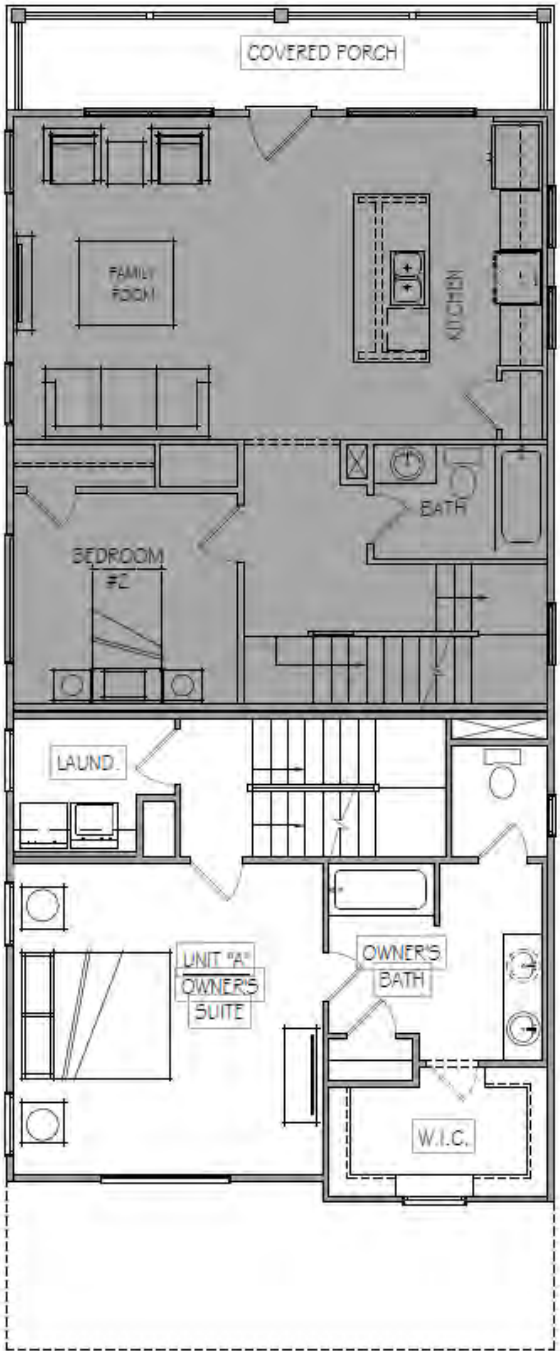

FRONT ELEVATION

REAR ELEVATION

Shingle Roofing
CertainTeed
Weathered Wood

Metal Roof
Bronze

Main Siding
Nebulous White
SW 7063

Windows
Bronze

Brick Veneer
General Shale Brick
Newcastle Gray

Gutters &
Downspouts
Bronze

Accent Siding
Repose Gray
SW 7015

Front Door
Repose Gray
SW 7015

Stained Accents
Minwax
Clear Coat Cedar

Trim &
Garage Door
Extra White
SW 7006

Drawings are for illustrative purposes only and may vary in precise detail from the actual plans and specifications. Information is believed accurate but is not warranted and is subject to changes, omissions, errors and withdrawal without notice. See agent for details. 8.5.2022