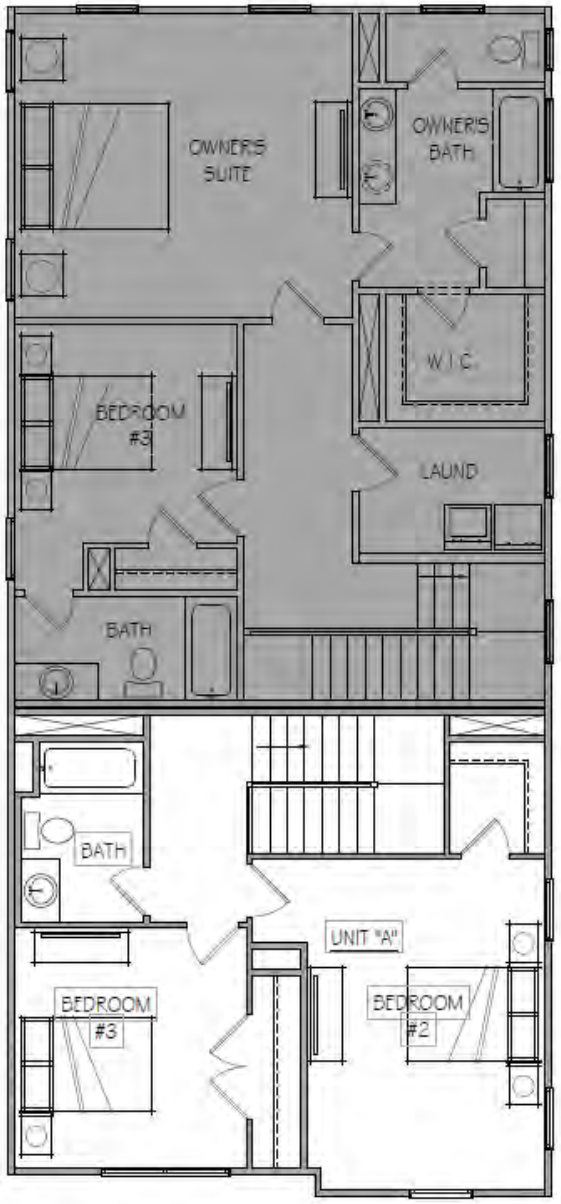

FRONT ELEVATION

REAR ELEVATION

Shingle Roofing
CertainTeed
Weathered Wood

Metal Roof
Bronze

Main Siding
Nebulous White
SW 7063

Windows
Bronze

Brick Veneer
General Shale Brick
Newcastle Gray

Gutters &
Downspouts
Bronze

Accent Siding
Repose Gray
SW 7015

Front Door
Repose Gray
SW 7015

Stained Accents
Minwax
Clear Coat Cedar

Trim &
Garage Door
Extra White
SW 7006

Drawings are for illustrative purposes only and may vary in precise detail from the actual plans and specifications. Information is believed accurate but is not warranted and is subject to changes, omissions, errors and withdrawal without notice. See agent for details. 8.5.2022