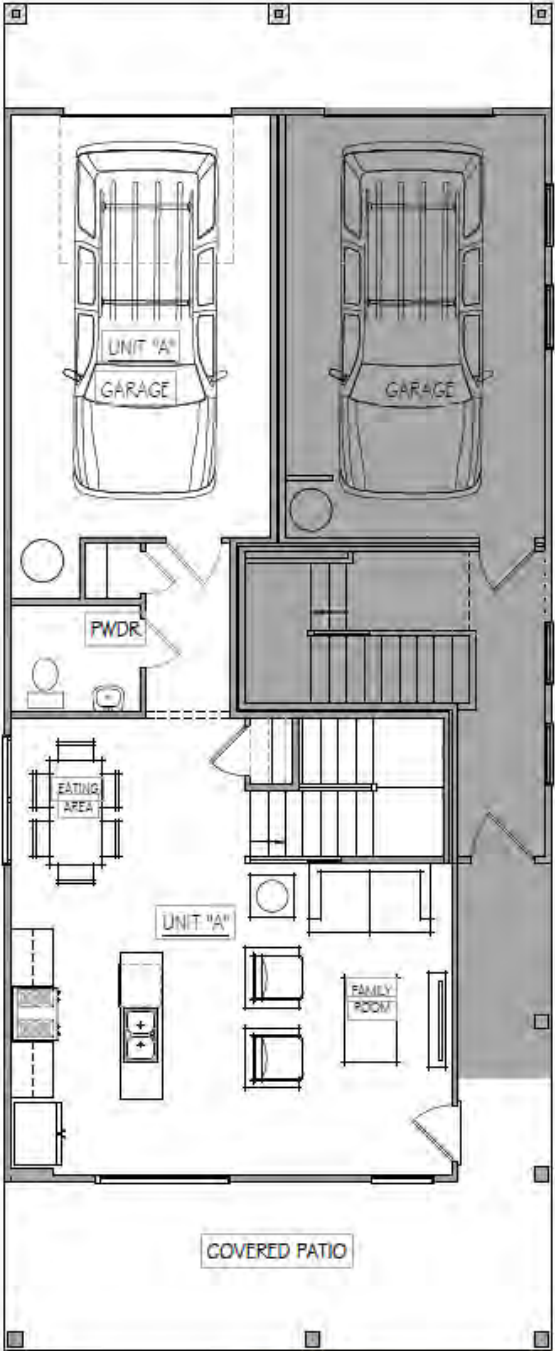

FRONT ELEVATION

REAR ELEVATION

Shingle Roofing
CertainTeed
Weathered Wood

Metal Roof
Bronze

Main Siding
Nebulous White
SW 7063

Windows
Bronze

Brick Veneer
General Shale Brick
Newcastle Gray

Gutters &
Downspouts
Bronze

Accent Siding
Repose Gray
SW 7015

Front Door
Repose Gray
SW 7015

Stained Accents
Minwax
Clear Coat Cedar

Trim &
Garage Door
Extra White
SW 7006

Drawings are for illustrative purposes only and may vary in precise detail from the actual plans and specifications. Information is believed accurate but is not warranted and is subject to changes, omissions, errors and withdrawal without notice. See agent for details. 8.5.2022