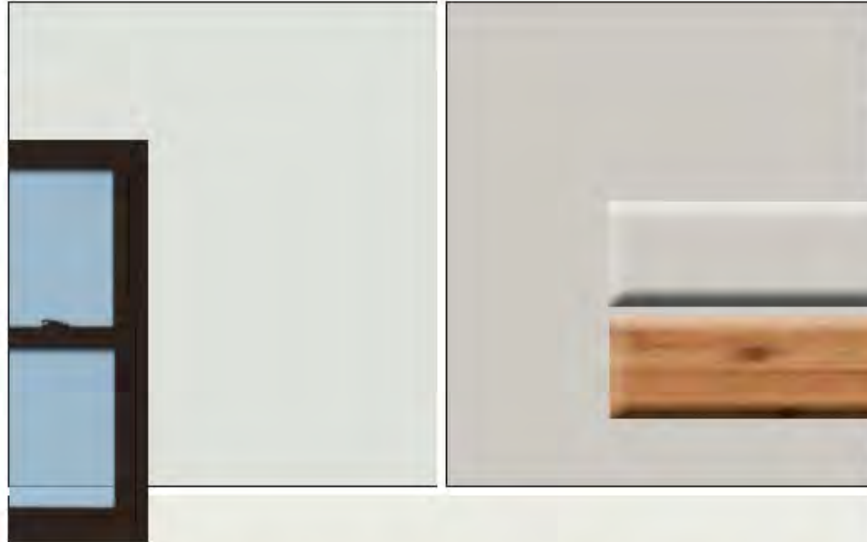

FRONT ELEVATION

REAR ELEVATION

Shingle Roofing
CertainTeed
Weathered Wood

Metal Roof
Bronze

Main Siding
Nebulous White
SW 7063

Windows
Bronze

Brick Veneer
General Shale Brick
Newcastle Gray

Gutters &
Downspouts
Bronze

Accent Siding
Repose Gray
SW 7015

Front Door
Repose Gray
SW 7015

Stained Accents
Minwax
Clear Coat Cedar

Trim &
Garage Door
Extra White
SW 7006

Drawings are for illustrative purposes only and may vary in precise detail from the actual plans and specifications. Information is believed accurate but is not warranted and is subject to changes, omissions, errors and withdrawal without notice. See agent for details. 8.5.2022