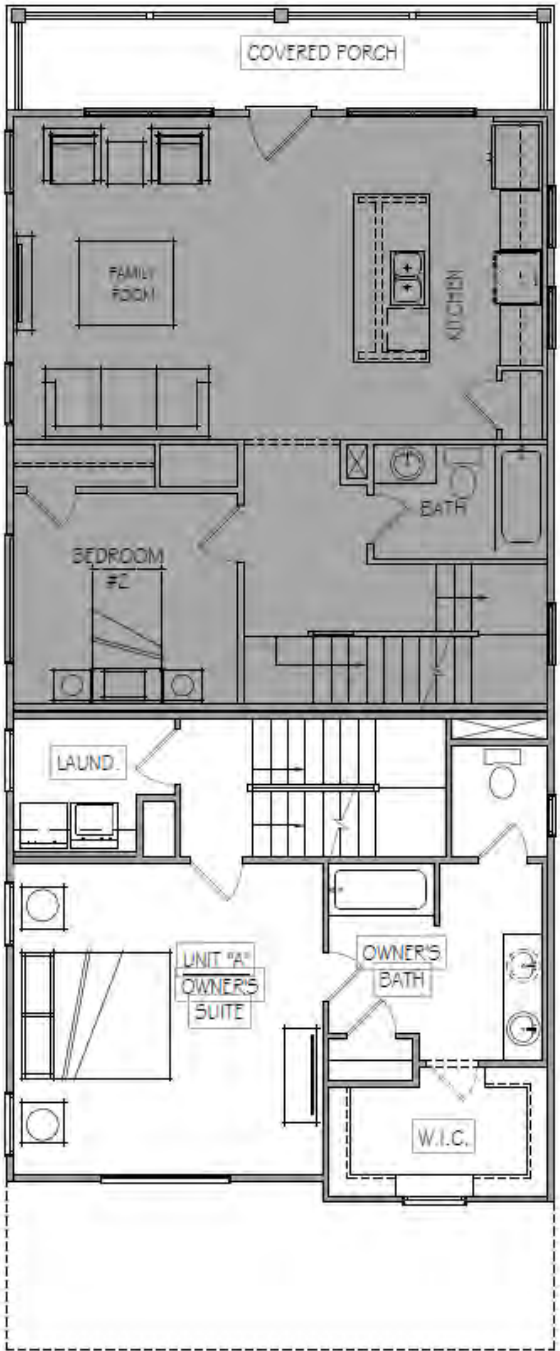

Windows  
*Bronze*

Front Door  
*Summit Gray*  
 SW 7669

Stained Accents  
 Minwax  
*Clear Coat Cedar*

Trim &  
 Garage Door  
*Extra White*  
 SW 7006

Brick Veneer  
 General Shale Brick  
*Bradford Hall Tudor*

Drawings are for illustrative purposes only and may vary in precise detail from the actual plans and specifications. Information is believed accurate but is not warranted and is subject to changes, omissions, errors and withdrawal without notice. See agent for details. 8.5.2022