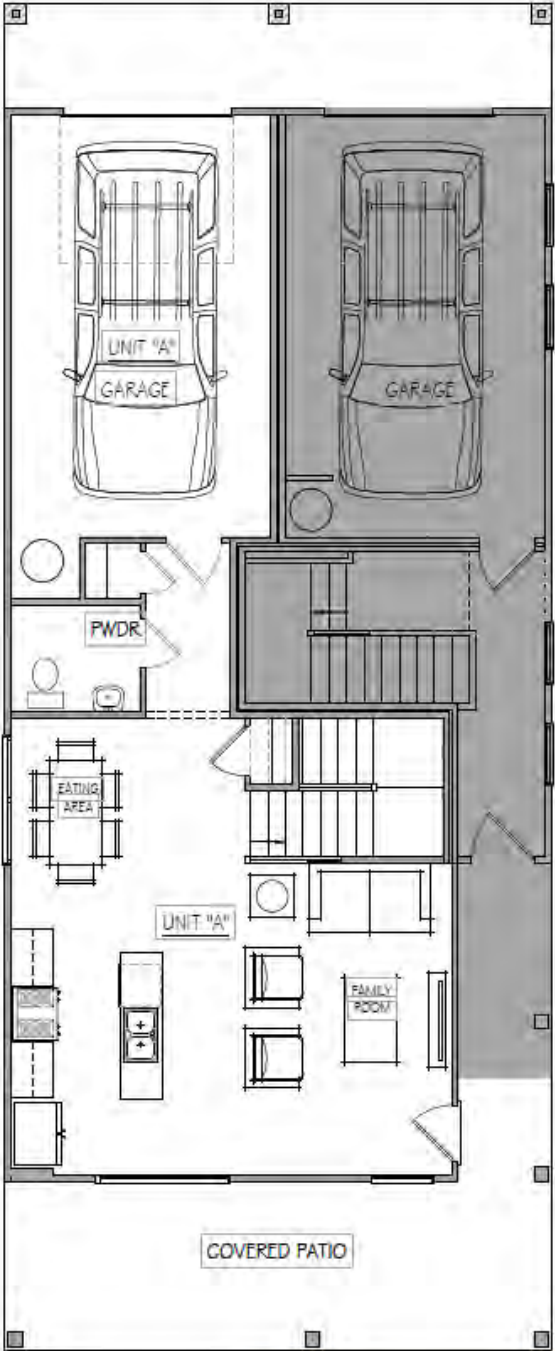

Windows  
*Bronze*

Front Door  
*Summit Gray*  
 SW 7669

Stained Accents  
 Minwax  
*Clear Coat Cedar*

Trim &  
 Garage Door  
*Extra White*  
 SW 7006

Brick Veneer  
 General Shale Brick  
*Bradford Hall Tudor*

Drawings are for illustrative purposes only and may vary in precise detail from the actual plans and specifications. Information is believed accurate but is not warranted and is subject to changes, omissions, errors and withdrawal without notice. See agent for details. 8.5.2022