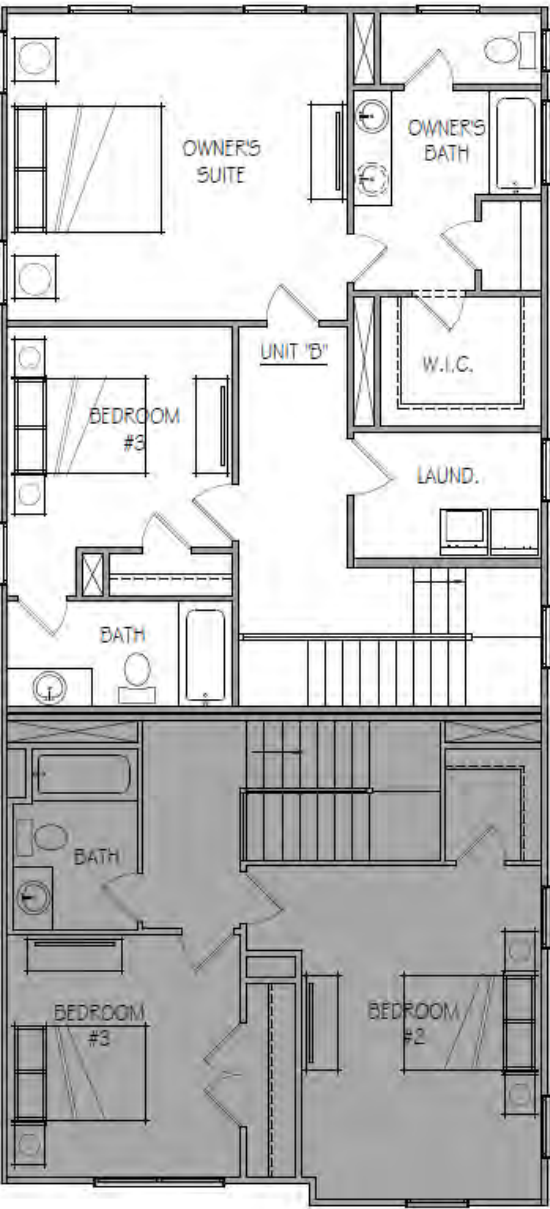

Windows  
*Bronze*

Front Door  
*Summit Gray*  
 SW 7669

Stained Accents  
 Minwax  
*Clear Coat Cedar*

Trim &  
 Garage Door  
*Extra White*  
 SW 7006

Brick Veneer  
 General Shale Brick  
*Bradford Hall Tudor*

Drawings are for illustrative purposes only and may vary in precise detail from the actual plans and specifications. Information is believed accurate but is not warranted and is subject to changes, omissions, errors and withdrawal without notice. See agent for details. 8.5.2022