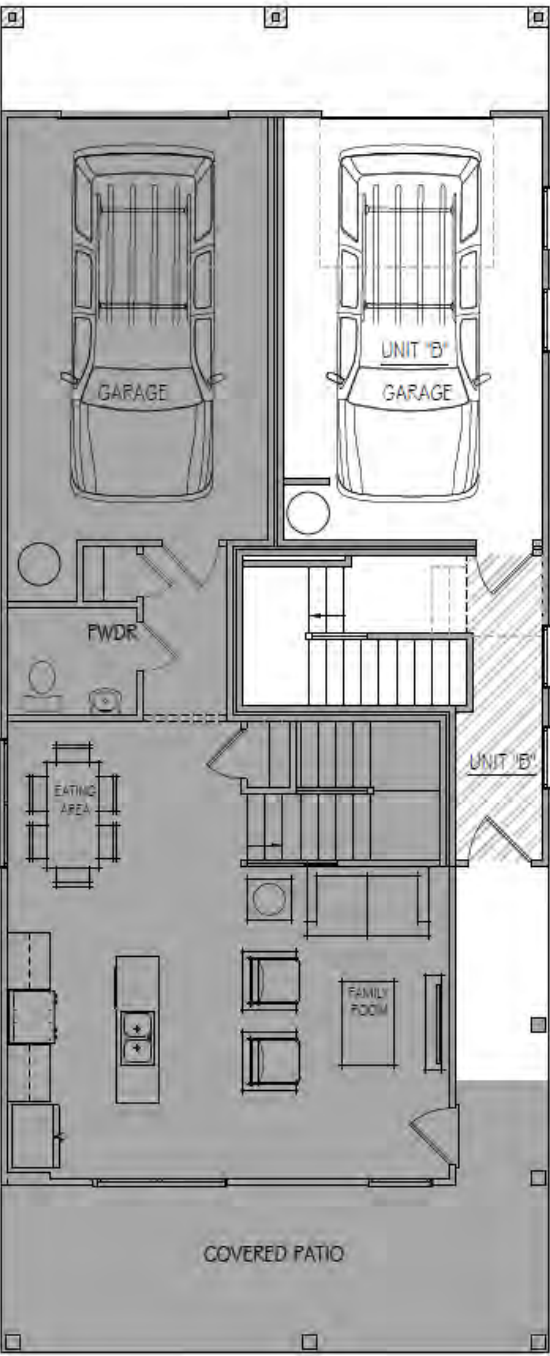

Windows  
*Bronze*

Front Door  
*Summit Gray*  
 SW 7669

Stained Accents  
 Minwax  
*Clear Coat Cedar*

Trim &  
 Garage Door  
*Extra White*  
 SW 7006

Brick Veneer  
 General Shale Brick  
*Bradford Hall Tudor*

Drawings are for illustrative purposes only and may vary in precise detail from the actual plans and specifications. Information is believed accurate but is not warranted and is subject to changes, omissions, errors and withdrawal without notice. See agent for details. 8.5.2022