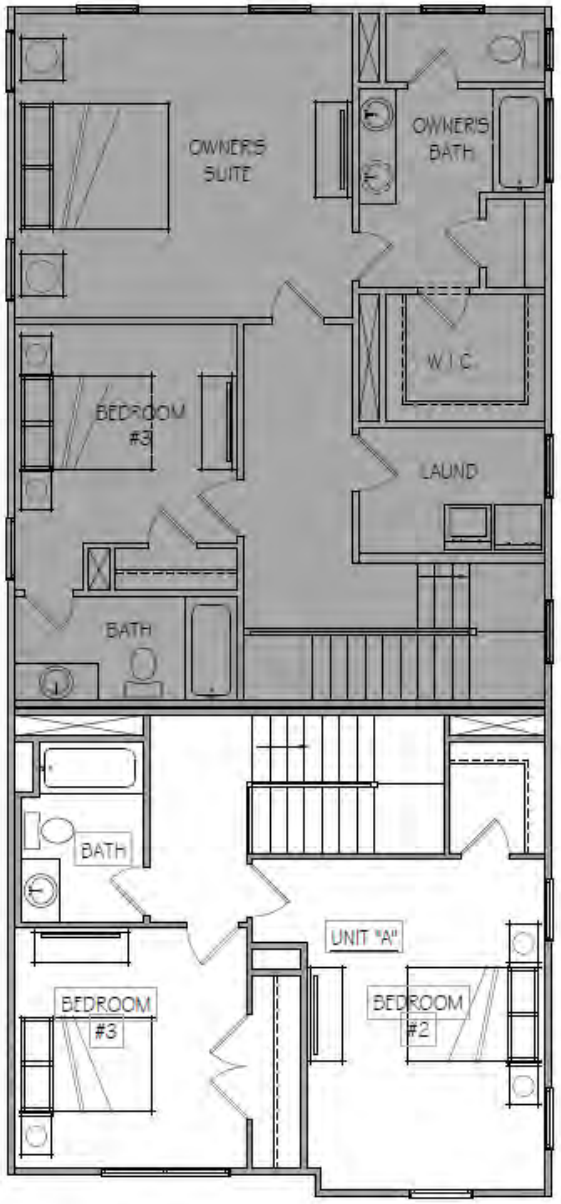

Windows  
*Bronze*

Front Door  
*Summit Gray*  
 SW 7669

Stained Accents  
 Minwax  
*Clear Coat Cedar*

Trim &  
 Garage Door  
*Extra White*  
 SW 7006

Brick Veneer  
 General Shale Brick  
*Bradford Hall Tudor*

Drawings are for illustrative purposes only and may vary in precise detail from the actual plans and specifications. Information is believed accurate but is not warranted and is subject to changes, omissions, errors and withdrawal without notice. See agent for details. 8.5.2022