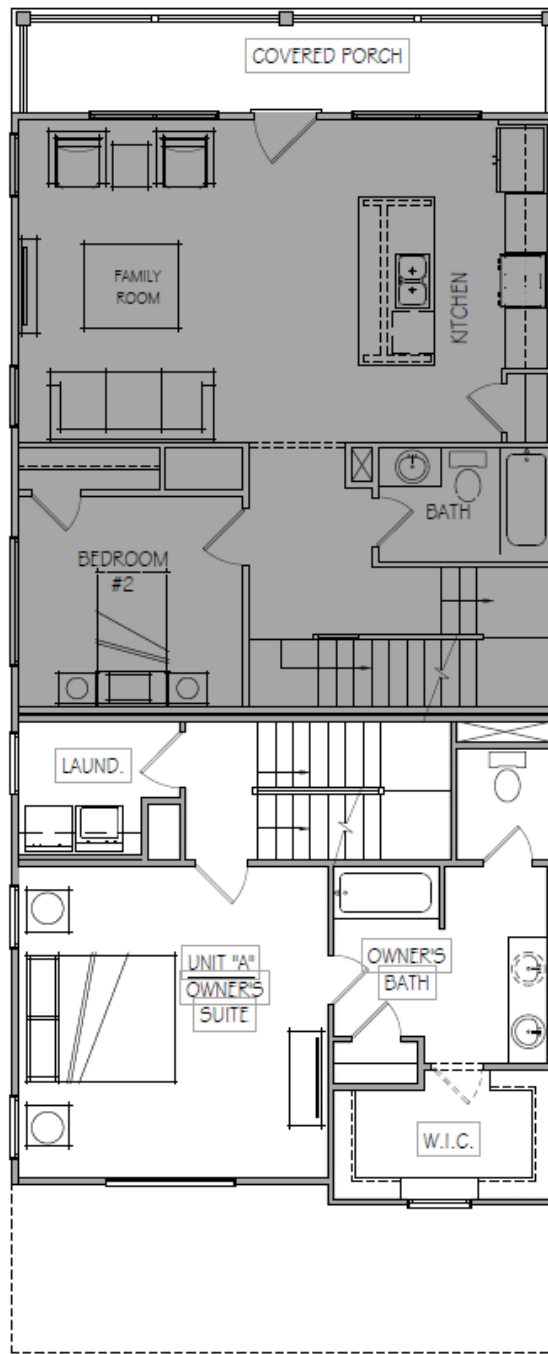

Windows  
*Bronze*

Front Door  
*Ellie Gray*  
*SW 7650*

Stained Accents  
 Minwax  
*Clear Coat Cedar*

Trim &  
 Garage Door  
*Extra White*  
*SW 7006*

Stone Veneer  
 Horizon Stone  
*Mossy Creek*  
*Handcrafted*

Drawings are for illustrative purposes only and may vary in precise detail from the actual plans and specifications. Information is believed accurate but is not warranted and is subject to changes, omissions, errors and withdrawal without notice. See agent for details. 8.5.2022v