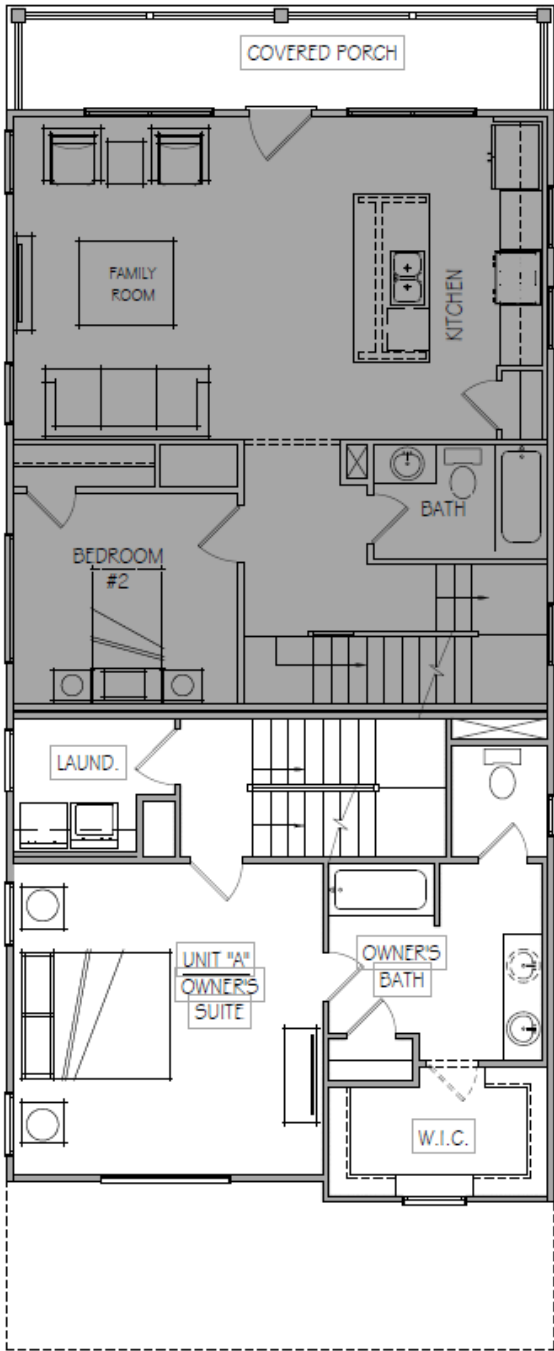

Accent Siding
Dorian Gray
SW 7017

Windows
Bronze

Front Door
Dorian Gray
SW 7017

Stained Accents
Minwax
Clear Coat Cedar

Trim &
Garage Door
Extra White
SW 7006

Brick Veneer
General Shale Brick
Bradford Hall Tudor

Drawings are for illustrative purposes only and may vary in precise detail from the actual plans and specifications. Information is believed accurate but is not warranted and is subject to changes, omissions, errors and withdrawal without notice. See agent for details. 8.5.2022