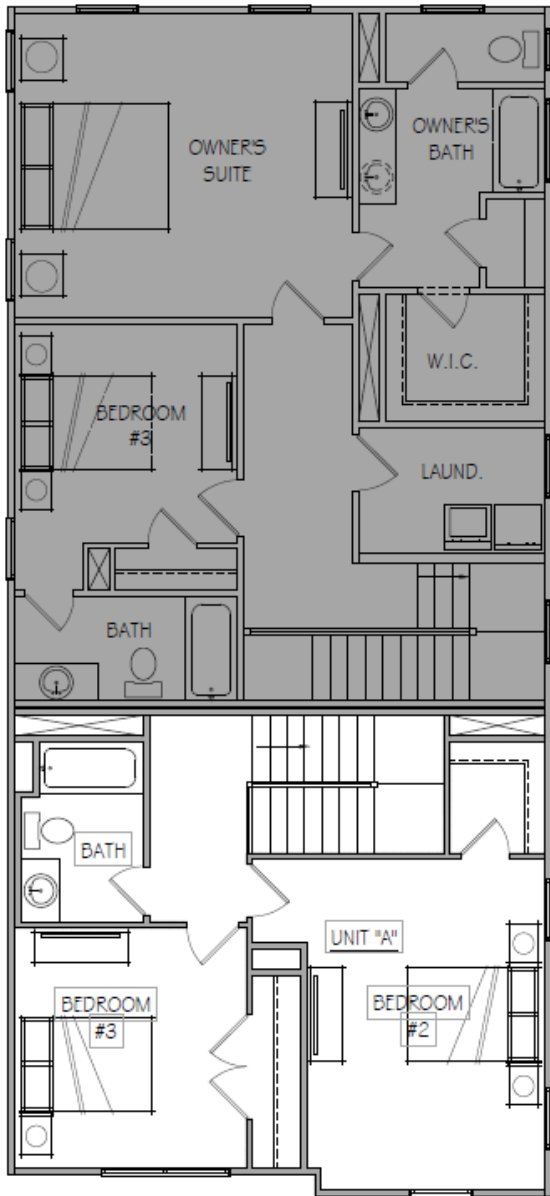

Accent Siding
Dorian Gray
SW 7017

Windows
Bronze

Front Door
Dorian Gray
SW 7017

Stained Accents
Minwax
Clear Coat Cedar

Trim &
Garage Door
Extra White
SW 7006

Brick Veneer
General Shale Brick
Bradford Hall Tudor

Drawings are for illustrative purposes only and may vary in precise detail from the actual plans and specifications. Information is believed accurate but is not warranted and is subject to changes, omissions, errors and withdrawal without notice. See agent for details. 8.5.2022