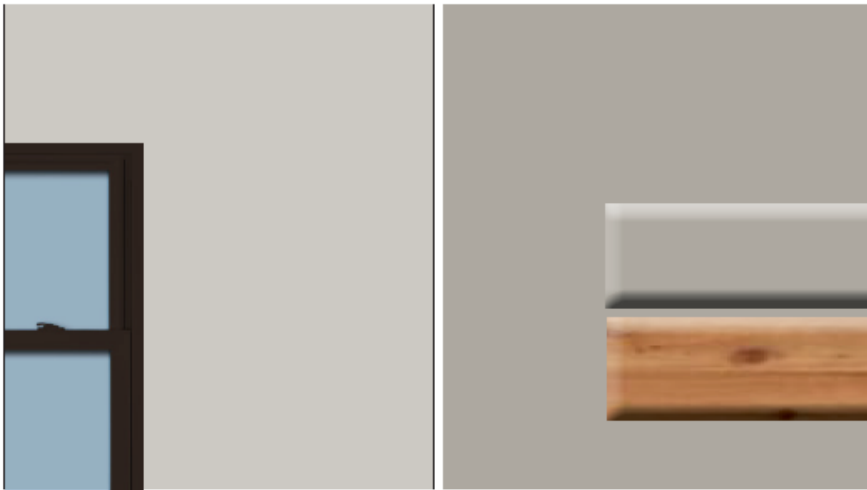

FRONT ELEVATION

REAR ELEVATION

THE MILL

EXTERIOR COLORS

Shingle Roofing
CertainTeed
Weathered Wood

Metal Roof
Bronze

Gutters &
Downspouts
Bronze

Main Siding
Repose Gray
SW 7015

Accent Siding
Dorian Gray
SW 7017

Windows
Bronze

Front Door
Dorian Gray
SW 7017

Stained Accents
Minwax
Clear Coat Cedar

Trim &
Garage Door
Extra White
SW 7006

Brick Veneer
General Shale Brick
Bradford Hall Tudor