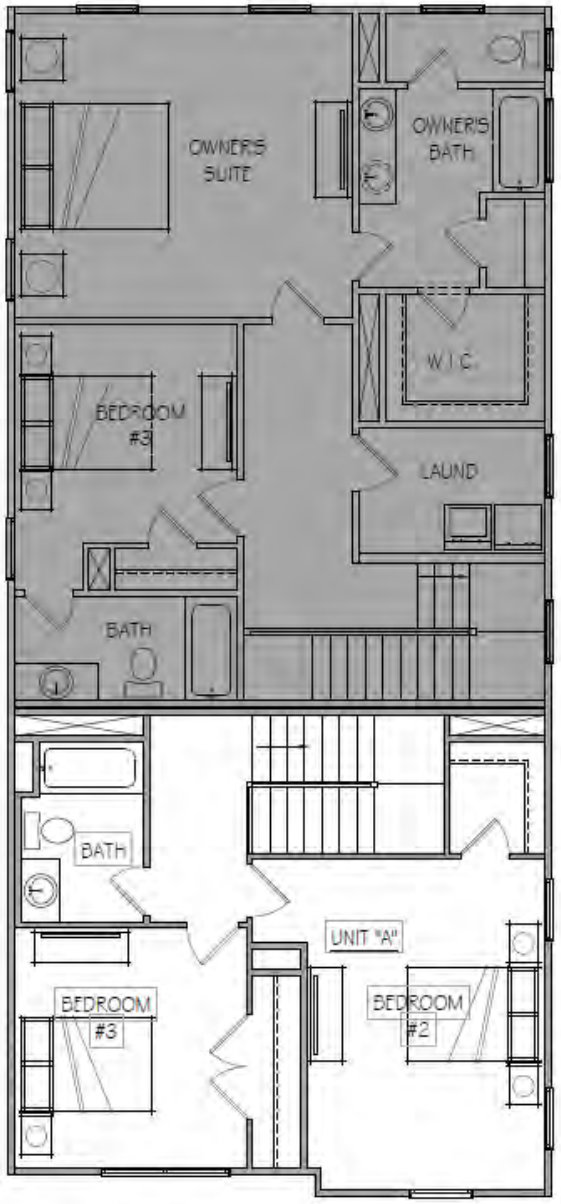

Windows  
*Bronze*

Front Door  
*Gossamer Veil*  
SW 9165

Stained Accents  
Minwax  
*Clear Coat Cedar*

Trim & Garage  
*Westhighland White*  
SW 7566

Stone Veneer  
Horizon Stone  
*Canyon Ridge*  
*Handcrafted*

Drawings are for illustrative purposes only and may vary in precise detail from the actual plans and specifications. Information is believed accurate but is not warranted and is subject to changes, omissions, errors and withdrawal without notice. See agent for details. 8.5.2022