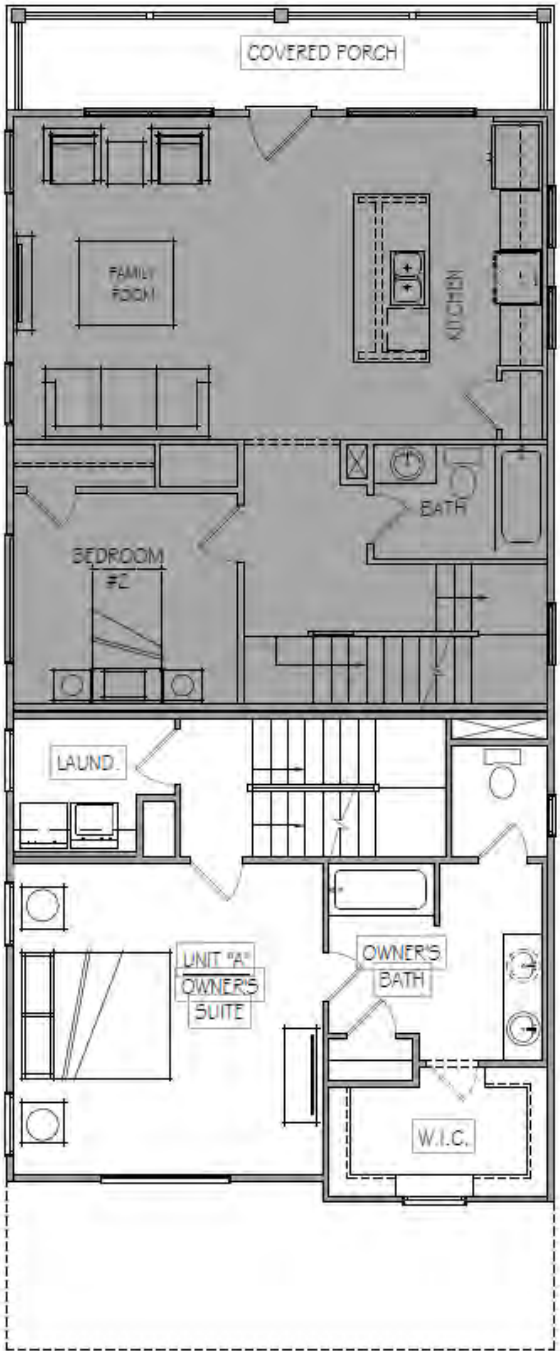

Windows  
*Bronze*

Front Door  
*Gossamer Veil*  
SW 9165

Stained Accents  
Minwax  
*Clear Coat Cedar*

Trim & Garage  
*Westhighland White*  
SW 7566

Stone Veneer  
Horizon Stone  
*Canyon Ridge*  
*Handcrafted*

Drawings are for illustrative purposes only and may vary in precise detail from the actual plans and specifications. Information is believed accurate but is not warranted and is subject to changes, omissions, errors and withdrawal without notice. See agent for details. 8.5.2022