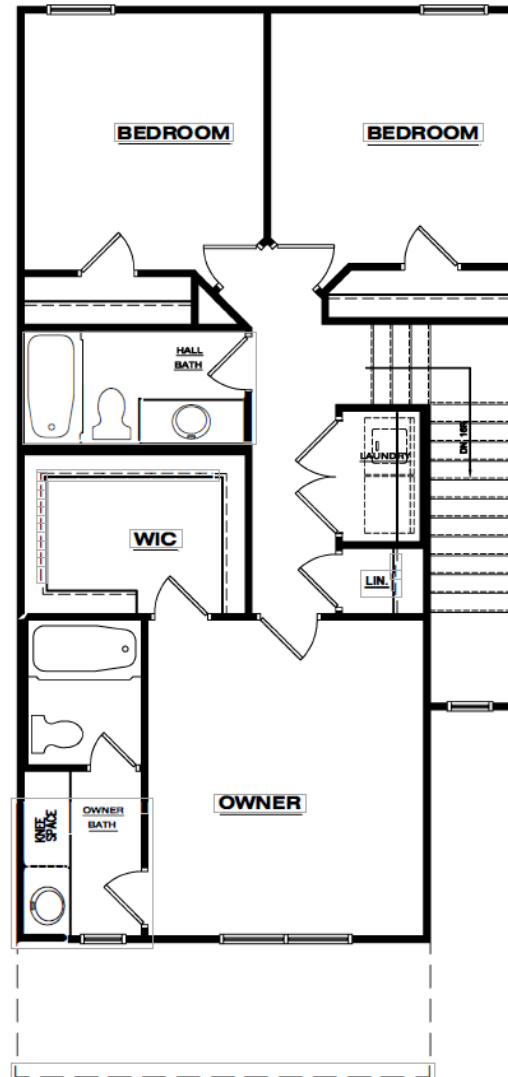

MAIN FLOOR

SECOND FLOOR

Garden Tub
Combo Option

5' Shower
Option

Double Bowl
Vanity Option

BASEMENT FLOOR