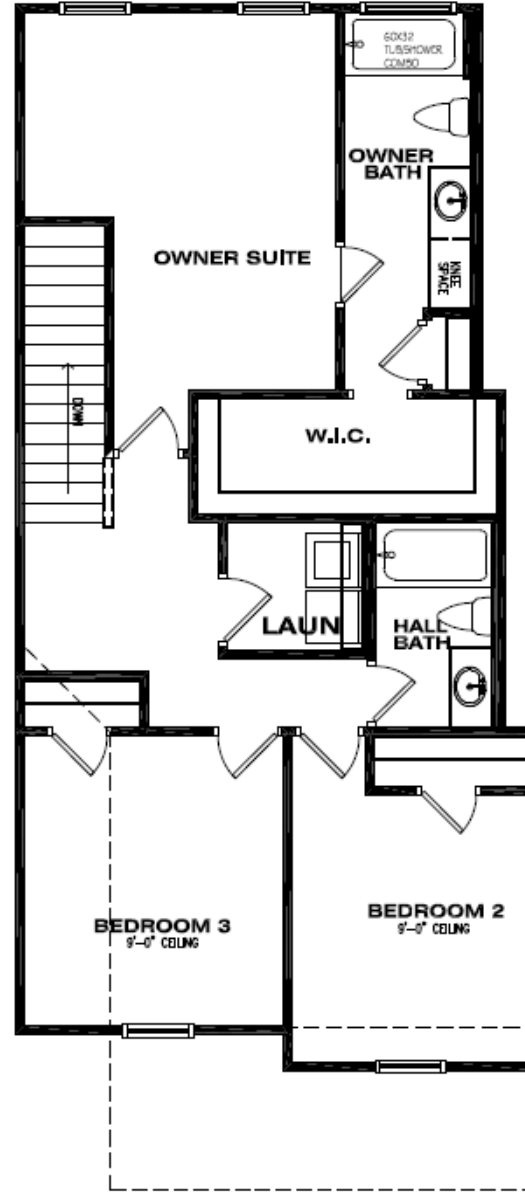

THE DAVENSHIRE

elevations

First Floor Plan

Second Floor Plan

OPTIONAL GARDEN TUB DELUXE COMBO

OPTIONAL 5' SHOWER

OPTIONAL DOUBLE SINKS FOR MASTER BATH