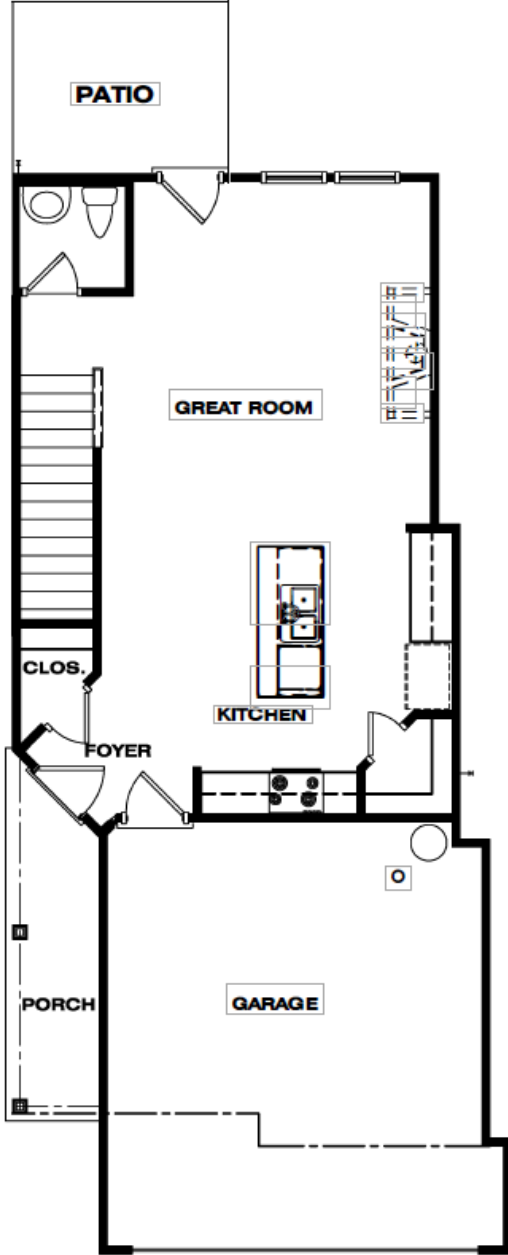

THE DAVENSHIRE

elevations

First Floor Plan

Second Floor Plan

OPTIONAL GARDEN TUB DELUXE COMBO

OPTIONAL 5' SHOWER

OPTIONAL DOUBLE SINKS FOR MASTER BATH