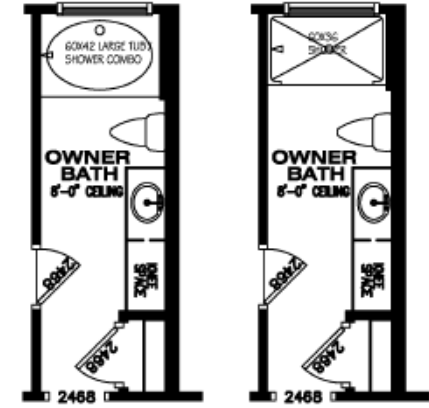

THE DAVENSHIRE

elevations

First Floor Plan

Second Floor Plan

OPTIONAL GARDEN TUB DELUXE COMBO

OPTIONAL 5' SHOWER

OPTIONAL DOUBLE SINKS FOR MASTER BATH