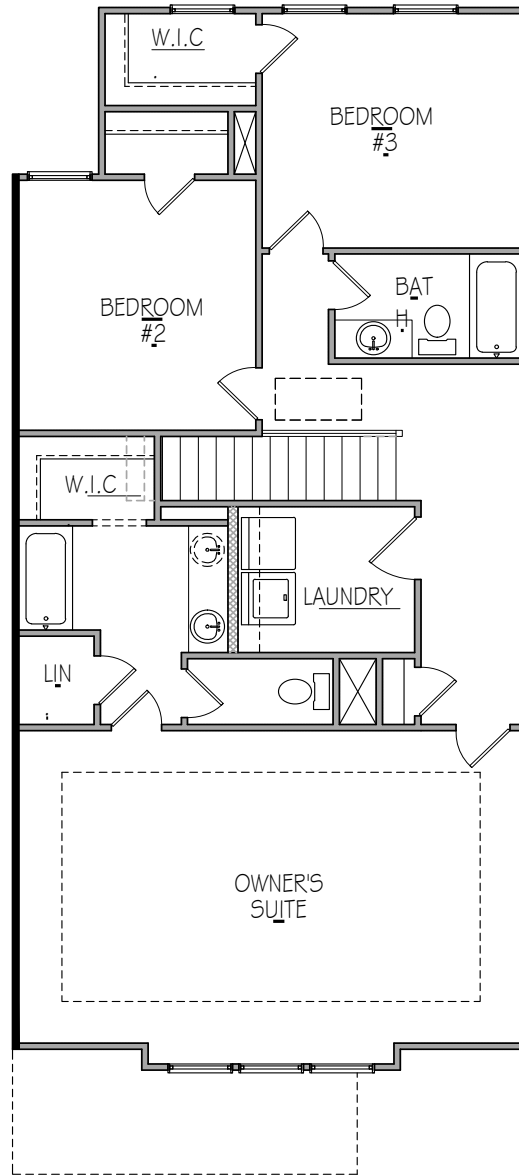

Elevation ASB1

Elevation ARS4

Elevation BSR1

MAIN FLOOR

SECOND FLOOR

OPT. OWNER'S BATH

42" SHOWER

OPT. OWNER'S BATH

5' SHOWER

OPT. OWNER'S BATH

36" SHOWER