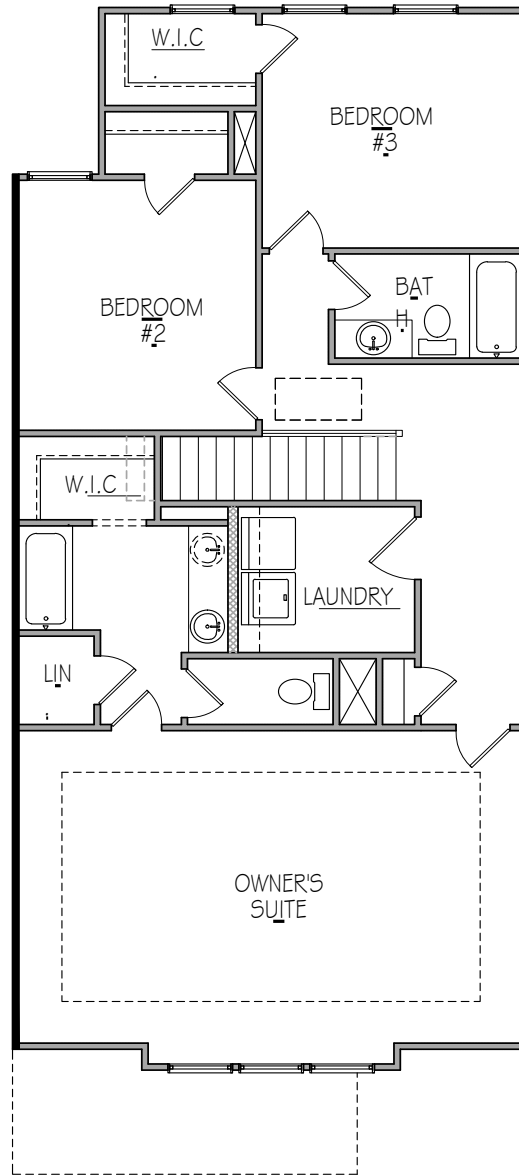

Elevation ASB1

Elevation ARS4

Elevation BSR1

MAIN FLOOR

SECOND FLOOR

OPT. OWNER'S BATH

42" SHOWER

OPT. OWNER'S BATH

5' SHOWER

OPT. OWNER'S BATH

36" SHOWER