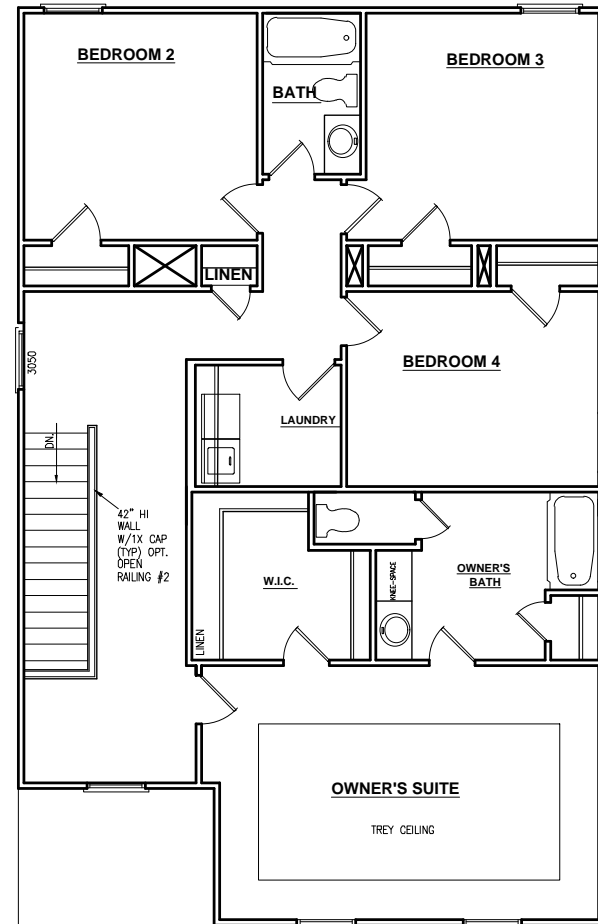

THE BOXWOOD ELEVATION ASR2

4BEDROOMS, 2.5 BATHS

Elevation BSB3

Elevation CSR4

Elevation DSR1

SECOND FLOOR ELEVATION A

**OPTIONAL OWNER BATH
WITH 5' SHOWER &
LINEN CLOSET**

**OPTIONAL OWNER
BATH GARDEN-TUB &
SEPARATE 42" SHOWER**

**OPTIONAL OWNER BATH
GARDEN-TUB &
SEPARATE 36" SHOWER**

**OPTIONAL DOUBLE SINK/
CABINET IN OWNER'S
BATH**