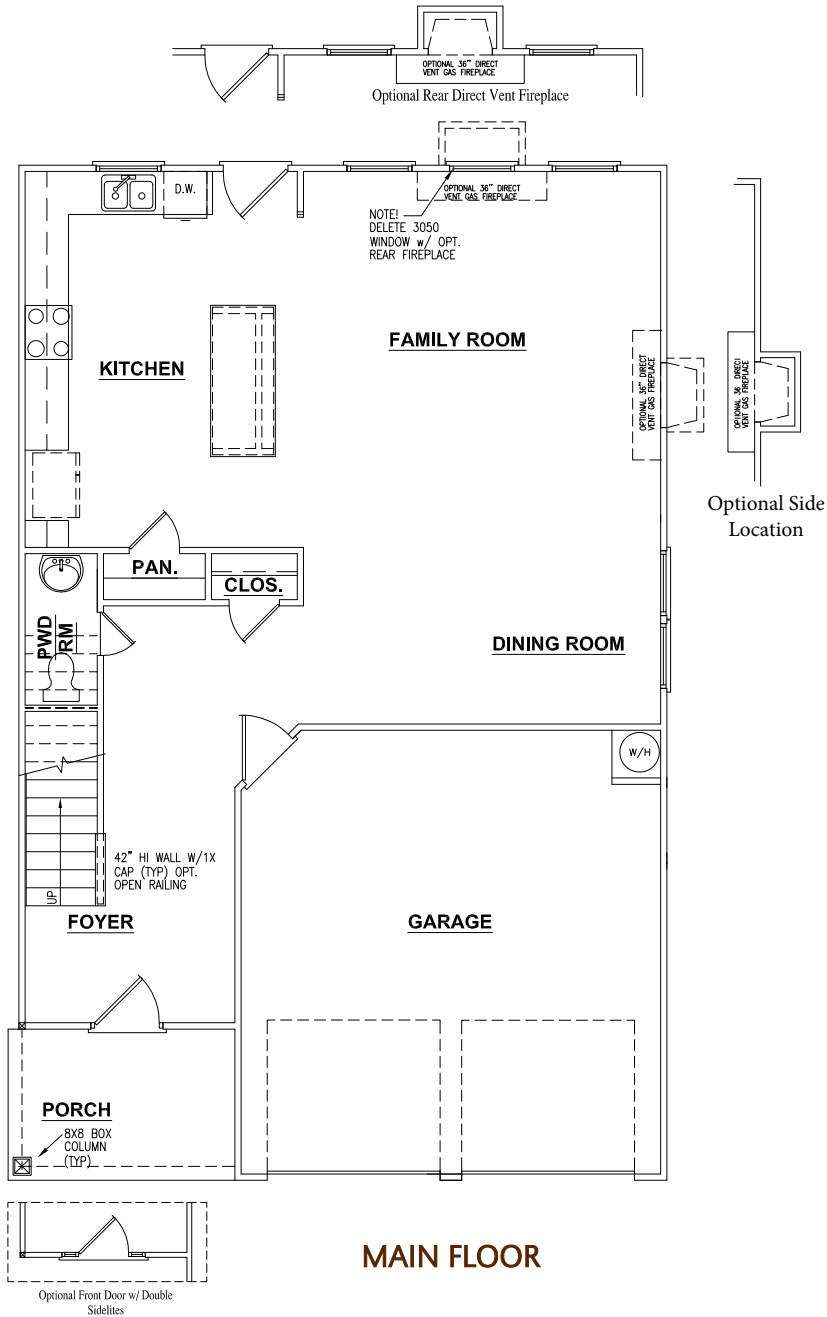

THE BOXWOOD ELEVATION ASR2

4BEDROOMS, 2.5 BATHS

Elevation BSB3

Elevation CSR4

Elevation DSR1

SECOND FLOOR ELEVATION A

**OPTIONAL OWNER BATH
WITH 5' SHOWER &
LINEN CLOSET**

**OPTIONAL OWNER
BATH GARDEN-TUB &
SEPARATE 42" SHOWER**

**OPTIONAL OWNER BATH
GARDEN-TUB &
SEPARATE 36" SHOWER**

**OPTIONAL DOUBLE SINK/
CABINET IN OWNER'S
BATH**