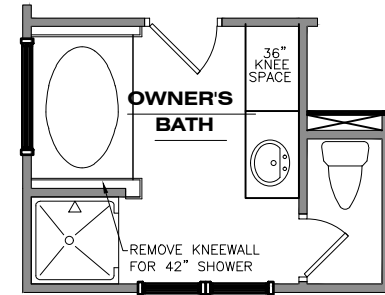

The Fairfax – Elevation BSR2

4 BEDROOMS, 2.5 BATHS

ELEVATION ASR2

ELEVATION BSB4

ELEVATION CSB1

**Optional Tapered
Column with Base
at Porch**

**Optional Double
Bowl Vanity in
Hall Bath**

**Optional Double
Bowl Vanity in
Owner's Bath**

**Optional Owner's Bath
with Garden Tub and 36"
Shower**

**Optional Loft in lieu of
Bedroom 4**