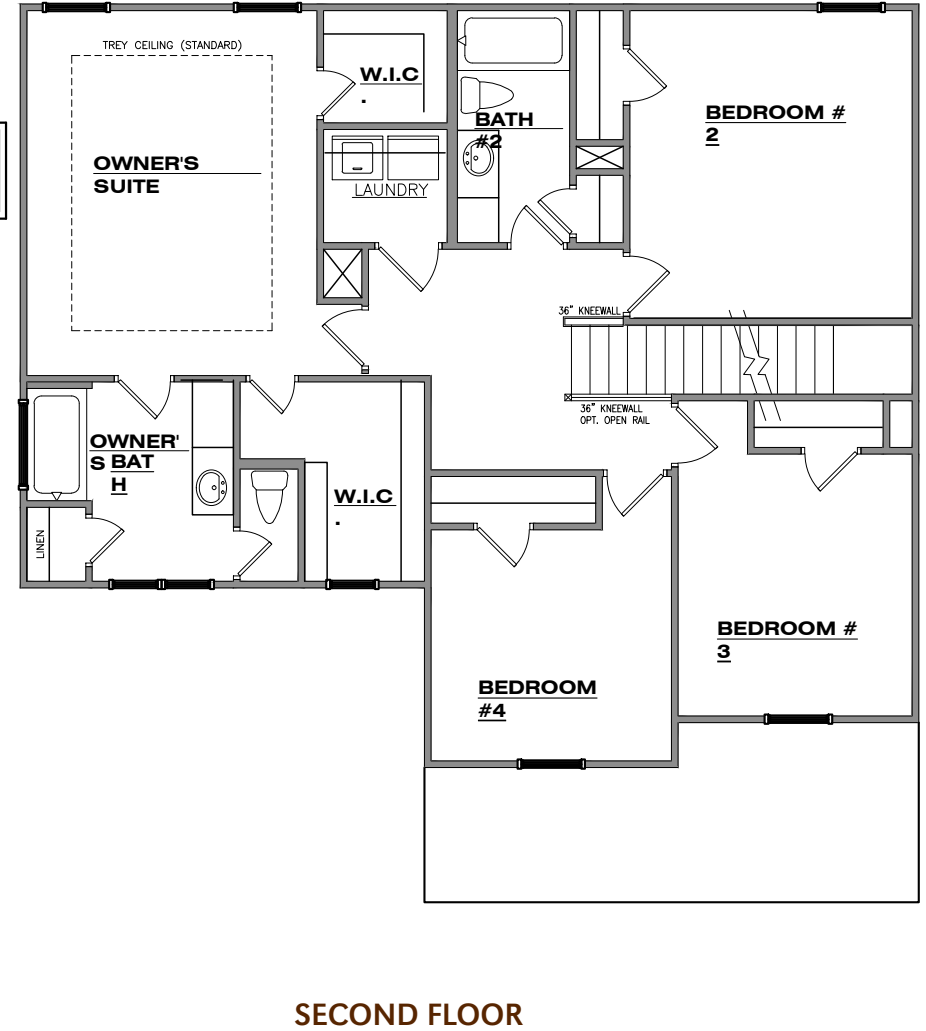

The Fairfax – Elevation BSR2

4 BEDROOMS, 2.5 BATHS

ELEVATION ASR2

ELEVATION BSB4

ELEVATION CSB1

**Optional Tapered
Column with Base
at Porch**

**Optional Double
Bowl Vanity in
Hall Bath**

**Optional Double
Bowl Vanity in
Owner's Bath**

**Optional Owner's Bath
with Garden Tub and 36"
Shower**

**Optional Loft in lieu of
Bedroom 4**