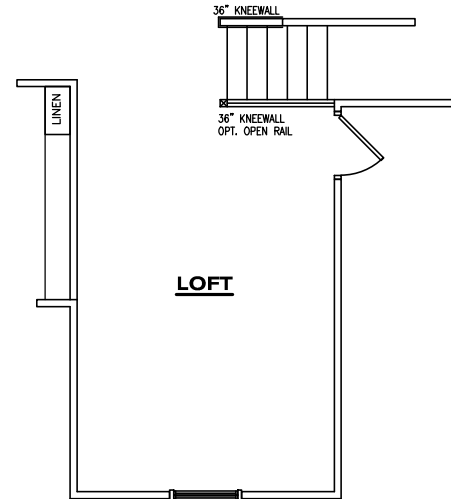

The Fairfax – Elevation BSR2

4 BEDROOMS, 2.5 BATHS

ELEVATION ASR2

ELEVATION BSB4

ELEVATION CSB1

**Optional Tapered
Column with Base
at Porch**

**Optional Double
Bowl Vanity in
Hall Bath**

**Optional Double
Bowl Vanity in
Owner's Bath**

**Optional Owner's Bath
with Garden Tub and 36"
Shower**

**Optional Loft in lieu of
Bedroom 4**