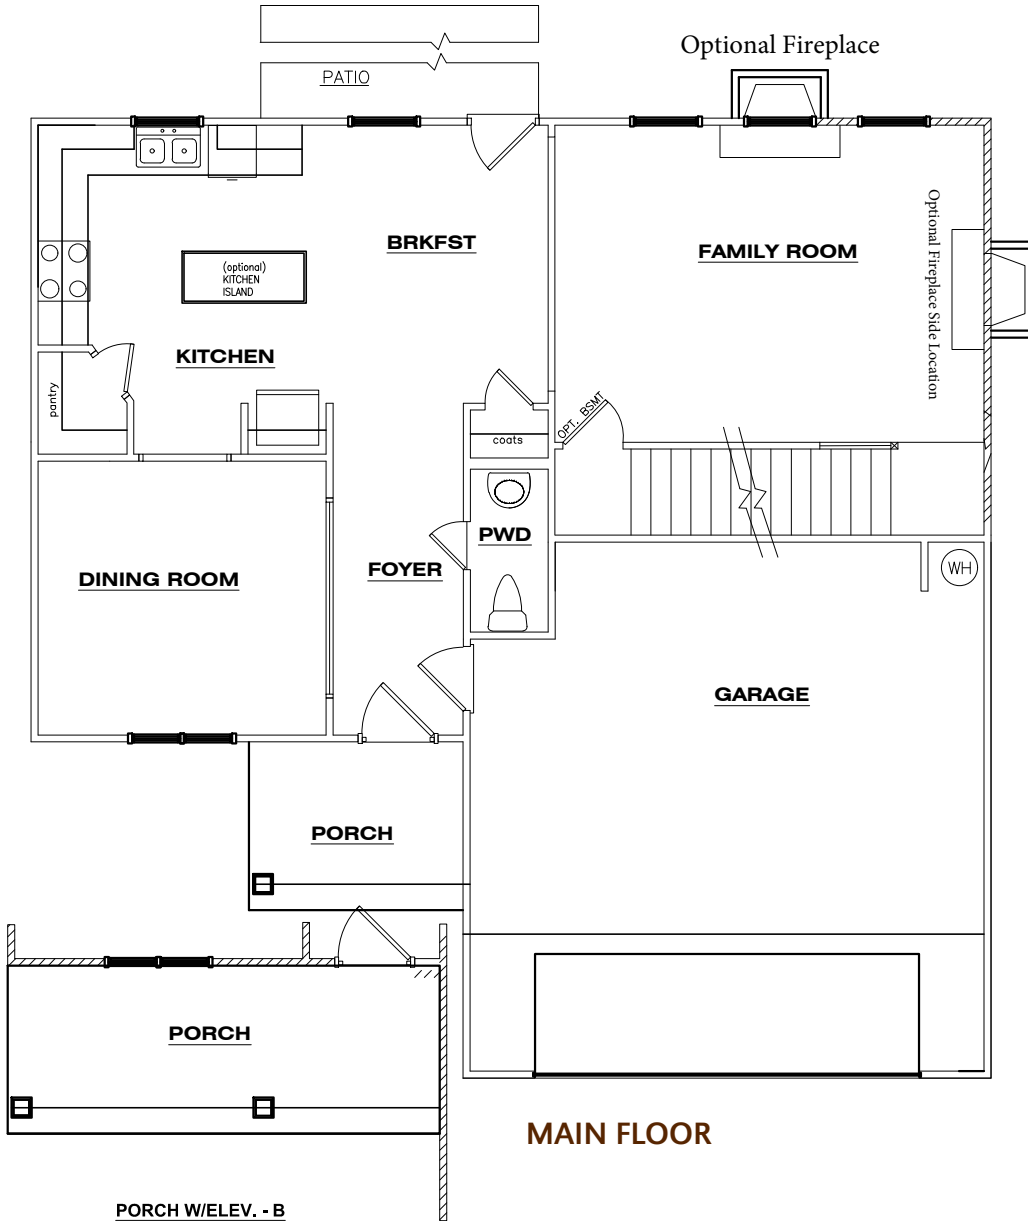

The Fairfax – Elevation BSR2

4 BEDROOMS, 2.5 BATHS

ELEVATION ASR2

ELEVATION BSB4

ELEVATION CSB1

**Optional Tapered
Column with Base
at Porch**

**Optional Double
Bowl Vanity in
Hall Bath**

**Optional Double
Bowl Vanity in
Owner's Bath**

**Optional Owner's Bath
with Garden Tub and 36"
Shower**

**Optional Loft in lieu of
Bedroom 4**