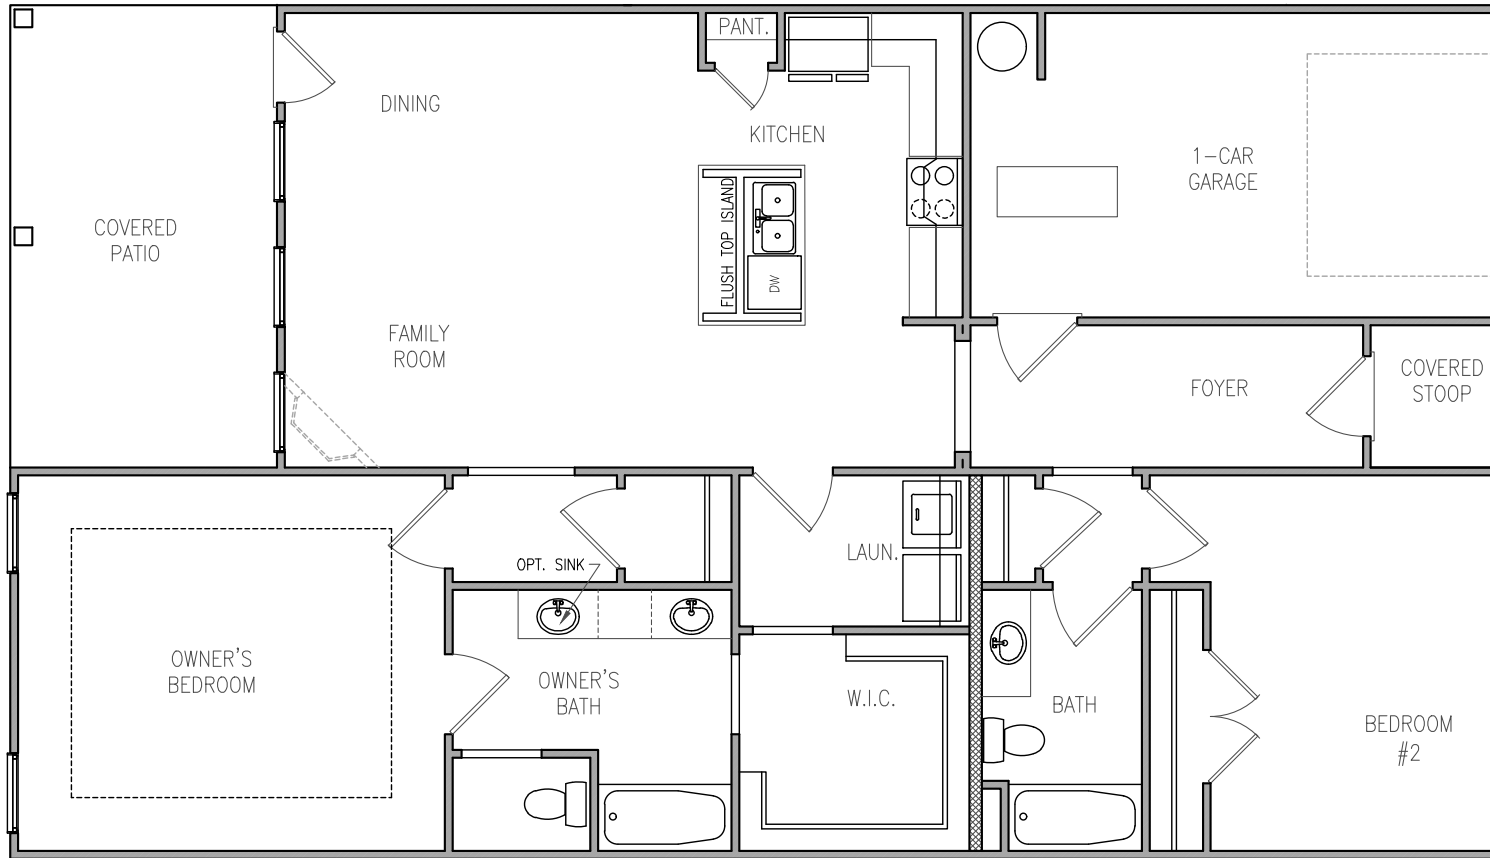

**The Augusta – Elevation ASR3**  
**2 BEDROOMS, 2 BATHS**

**ELEVATION BSB2**

**MAIN FLOOR**

**OPT. OWNERS BATH 5' SHOWER**