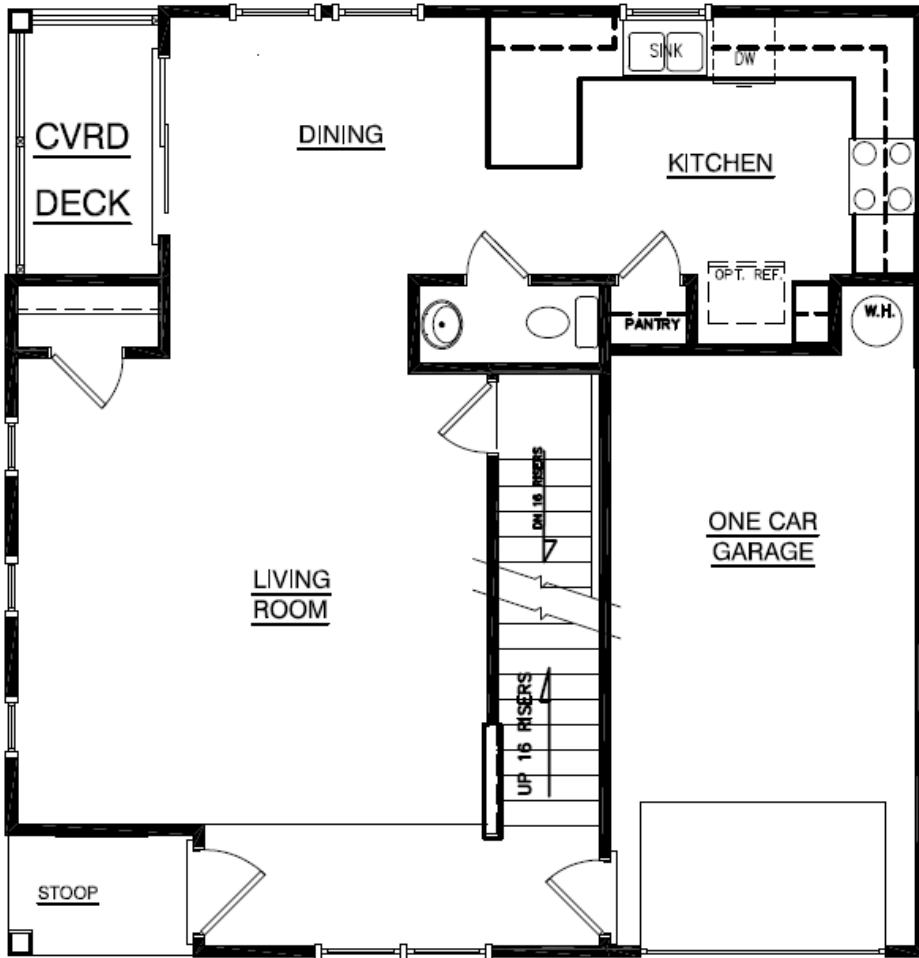

The Abbington – Elevation AS1
3 BEDROOMS, 2.5 BATHS

ELEVATION ASR1

ELEVATION BS1

FIRST FLOOR

SECOND FLOOR

OWNERS SUITE WITH 36" SHOWER

Optional Owner Bath w/ Double Bowl Vanity