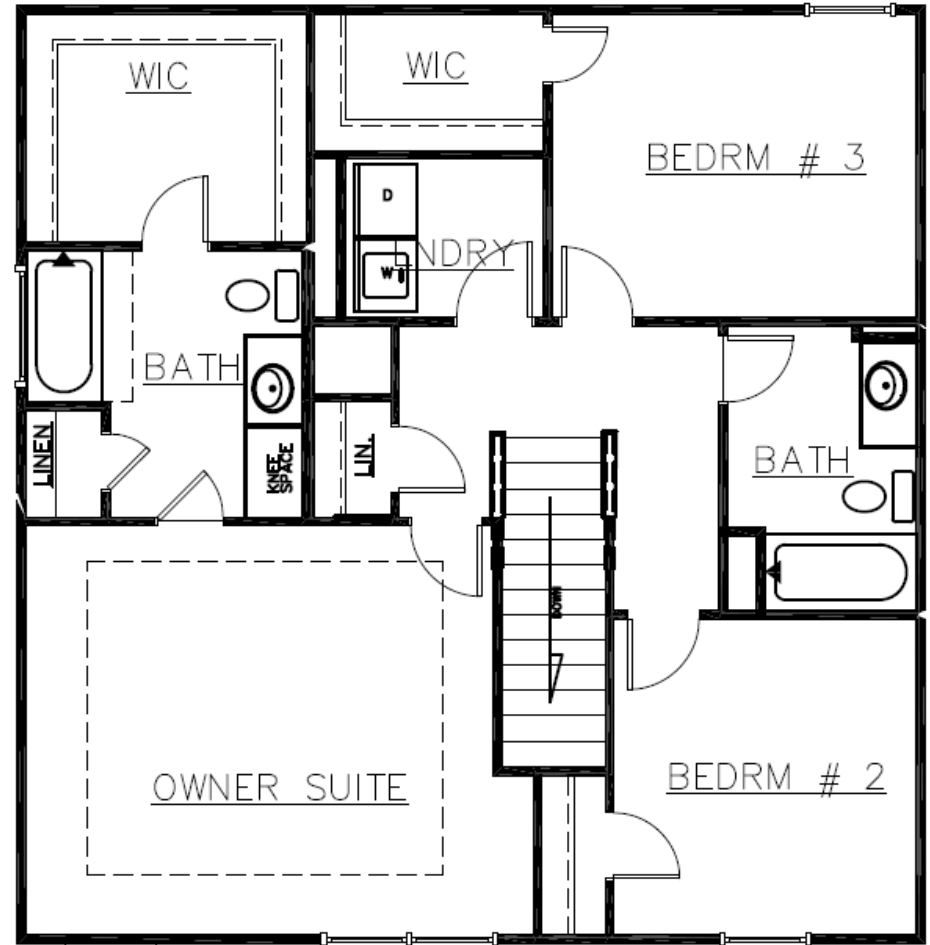

The Abbington – Elevation AS1
3 BEDROOMS, 2.5 BATHS

ELEVATION ASR1

ELEVATION BS1

FIRST FLOOR

SECOND FLOOR

OWNERS SUITE WITH 36" SHOWER

Optional Owner Bath w/ Double Bowl Vanity