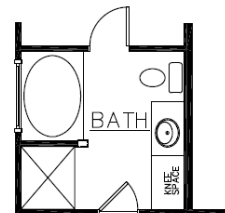

The Abbington – Elevation AS1
3 BEDROOMS, 2.5 BATHS

ELEVATION ASR1

ELEVATION BS1

FIRST FLOOR

SECOND FLOOR

OWNERS SUITE WITH 36" SHOWER

Optional Owner Bath w/ Double Bowl Vanity