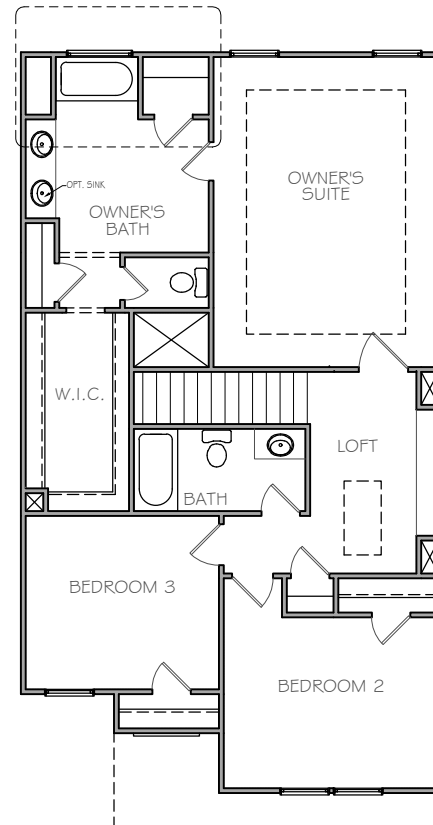

The Emory- Elevation ASB1
3 BEDROOMS, 2.5 BATHS

**ELEVATION
BSB2**

**ELEVATION
CSR3**

**ELEVATION
DSR4**

MAIN FLOOR

OPT. COVERED PATIO

SECOND FLOOR

OPT. OWNER'S BATH
5' SHOWER

OPT. OWNER'S BATH
42" SHOWER

OPT. OWNER'S BATH
36" SHOWER