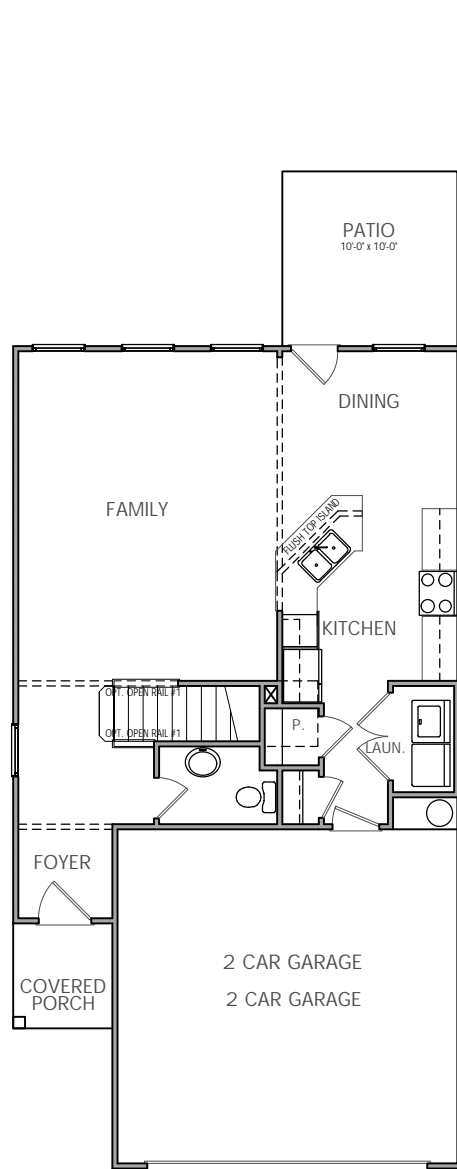

The Emory- Elevation ASB1
3 BEDROOMS, 2.5 BATHS

**ELEVATION
BSB2**

**ELEVATION
CSR3**

**ELEVATION
DSR4**

MAIN FLOOR

OPT. COVERED PATIO

SECOND FLOOR

OPT. OWNER'S BATH
5' SHOWER

OPT. OWNER'S BATH
42" SHOWER

OPT. OWNER'S BATH
36" SHOWER